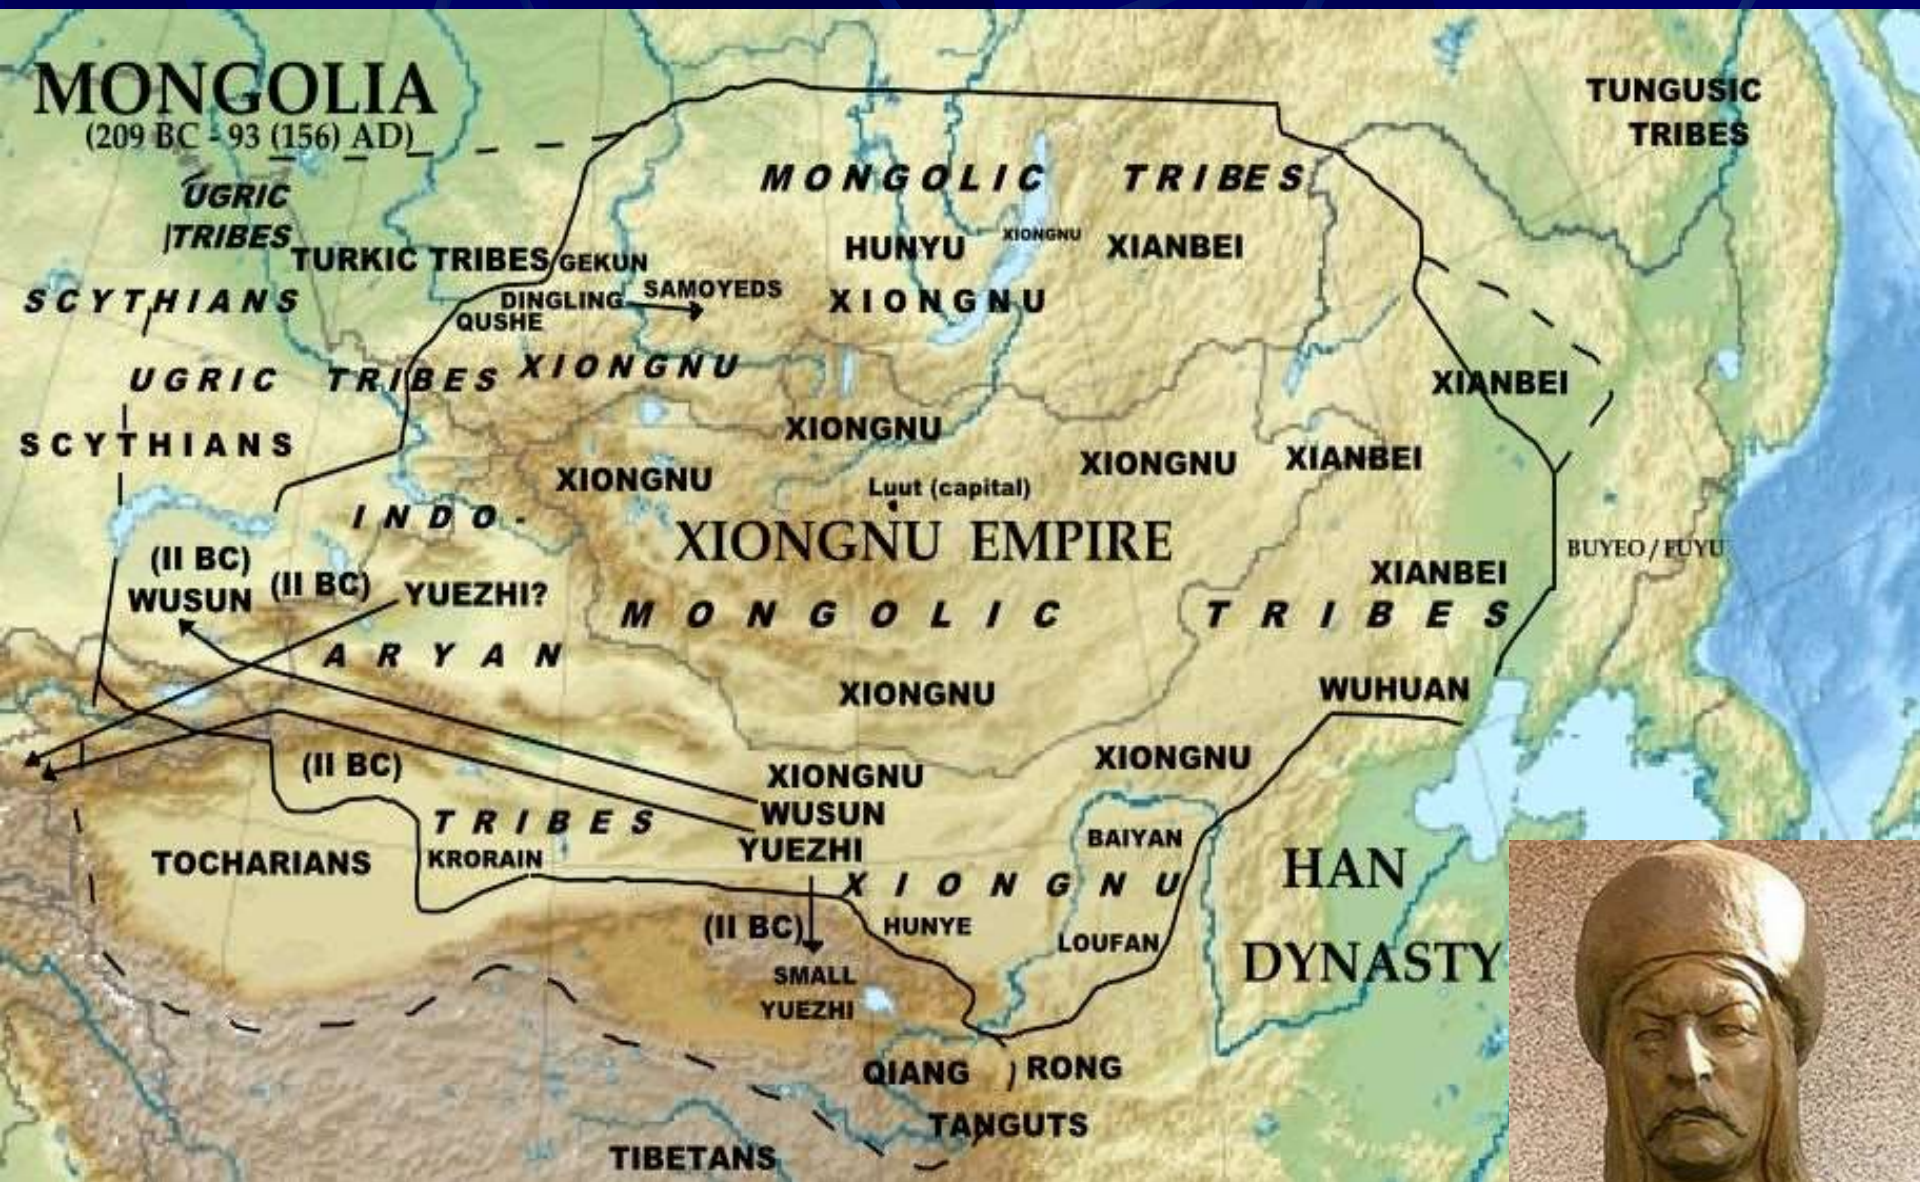

Changyu Modu unites Xiongnu tribes driving the Yuezhi and Wusun peoples west.