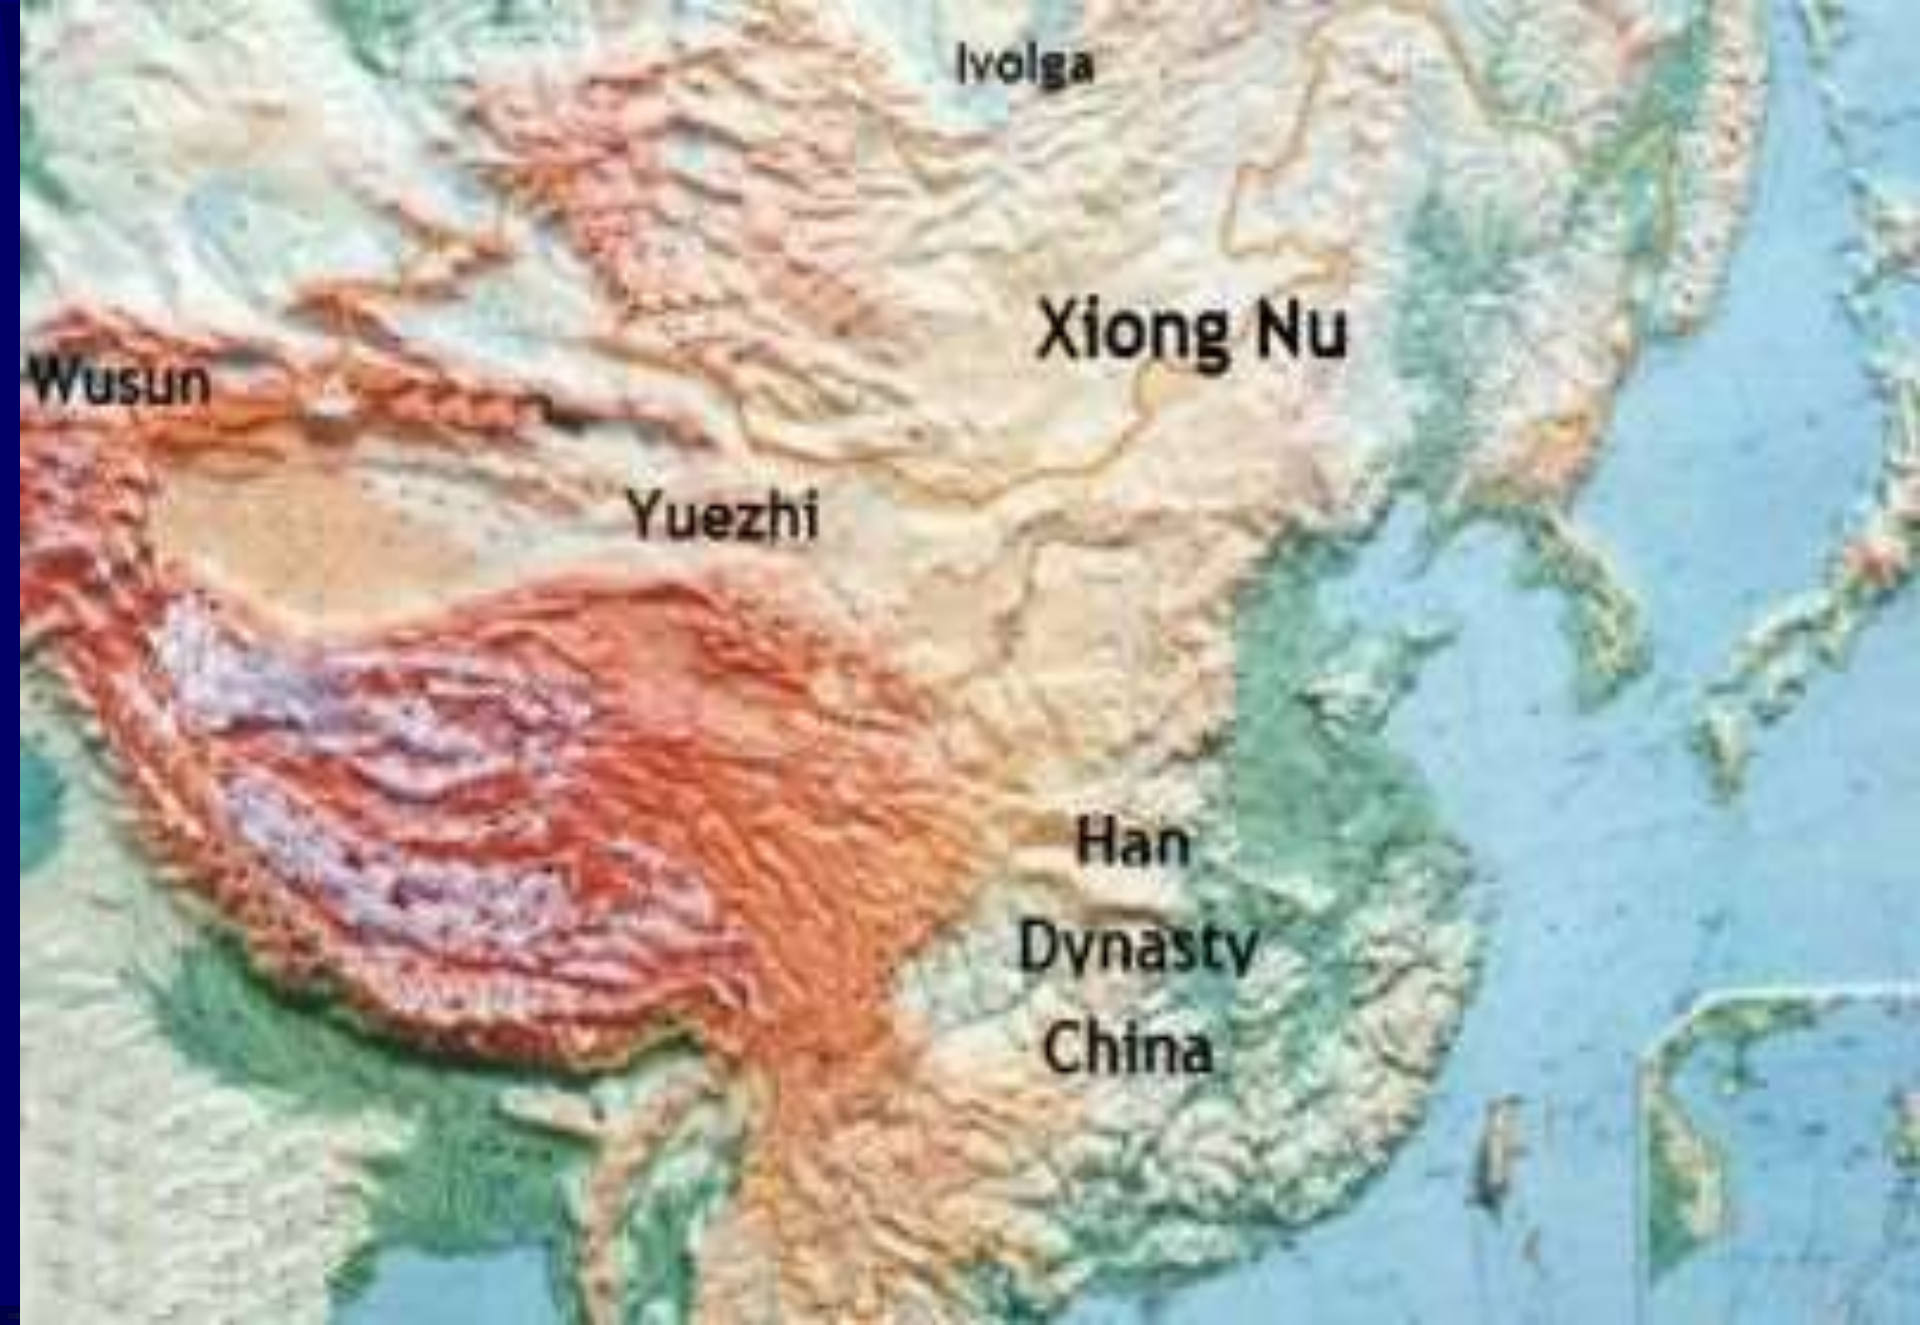

# The Silk Road

## 250 BC - 1450 AD

# SILK ROAD TIMELINE

Han Dynasty China versus mounted Xiongnu nomads

Ivolga

Xiong Nu

Wusun

Yuezhi

Han  
Dynasty  
China

**Xiongnu  
Attack  
142 BCE**