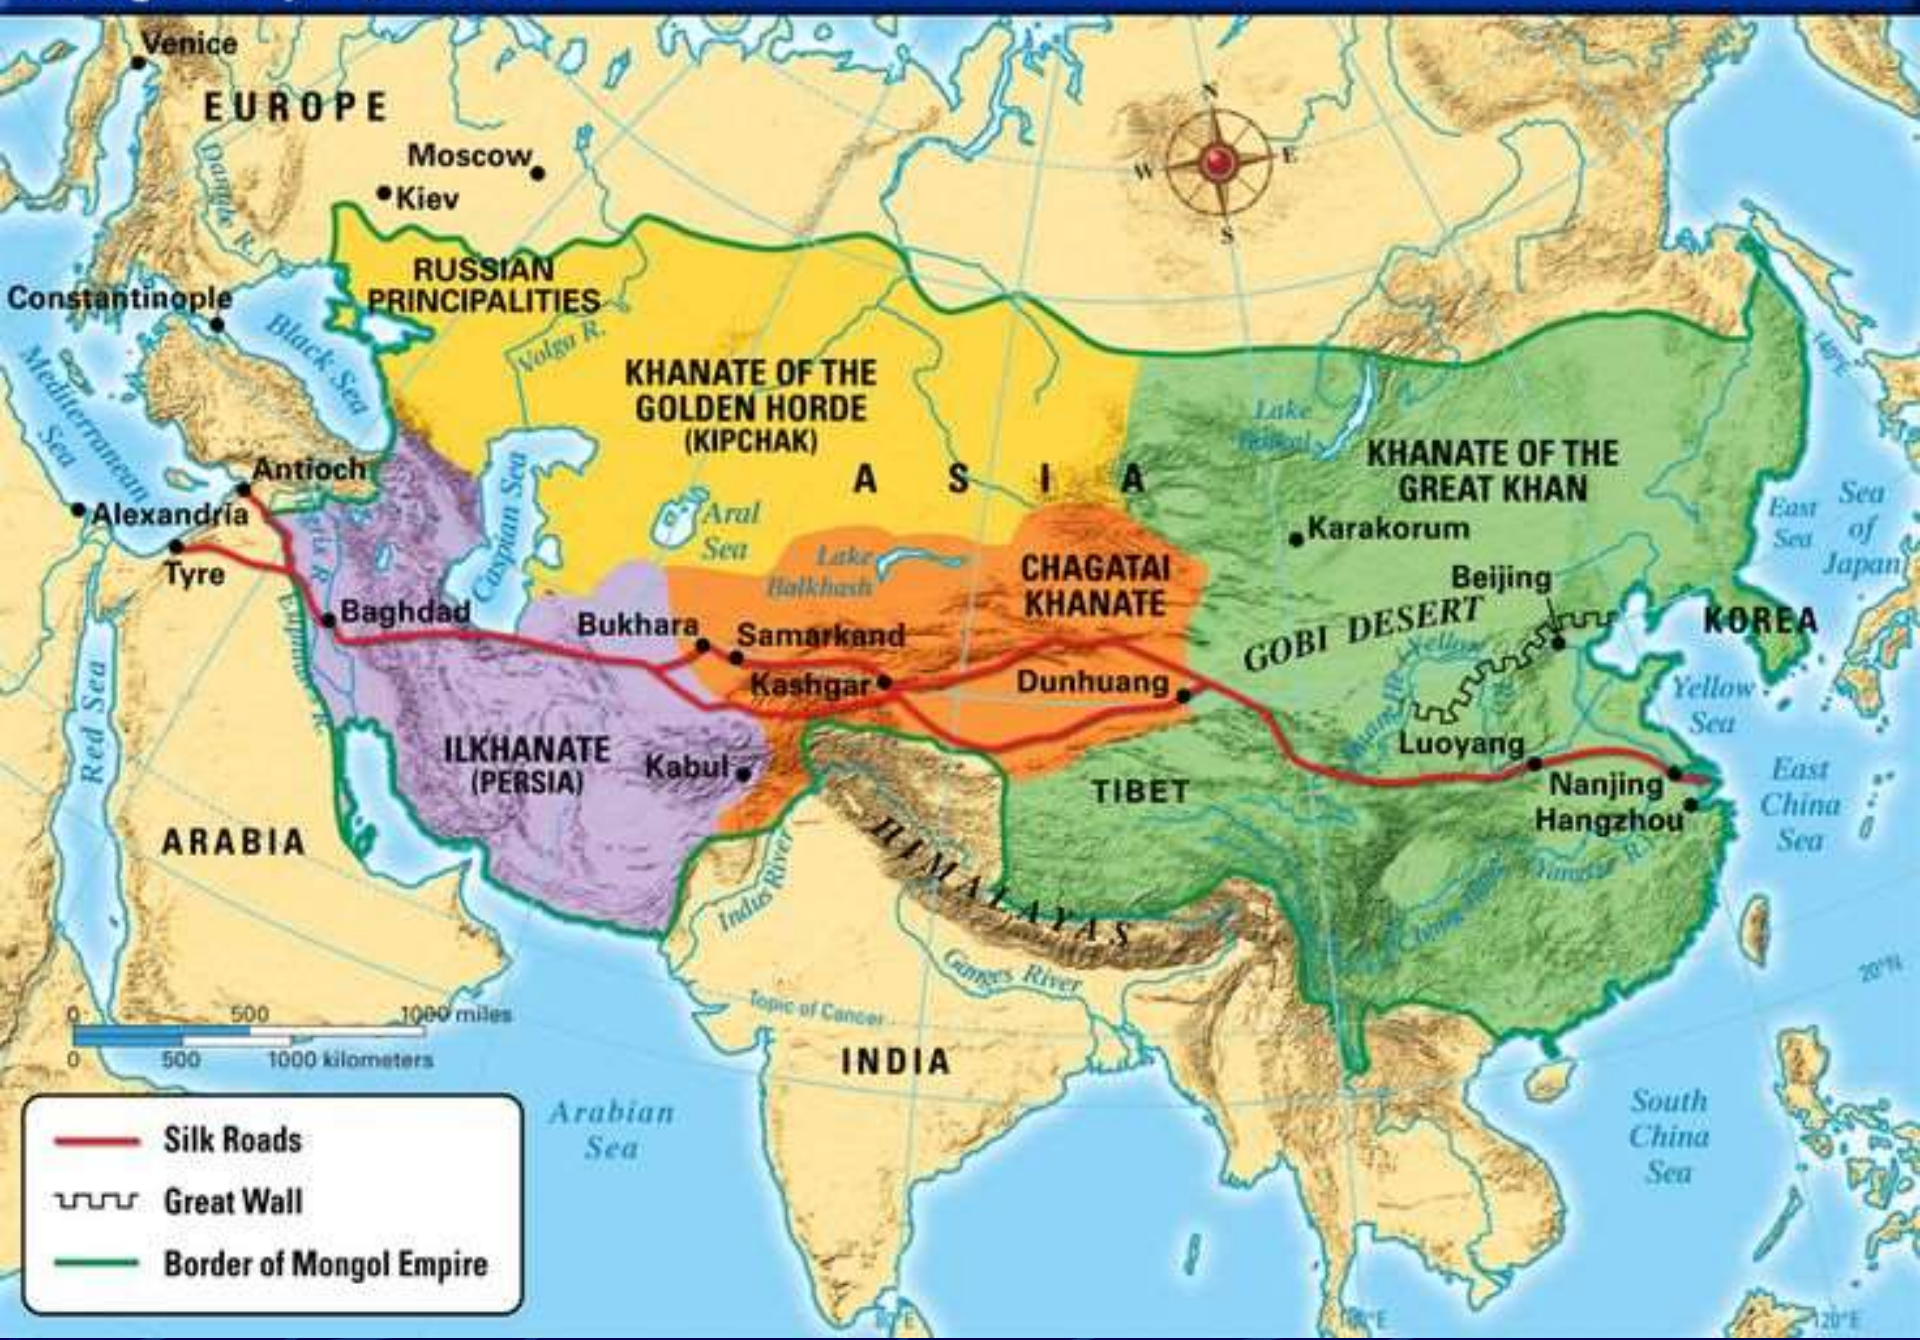

Mongol Empire, A.D. 1294