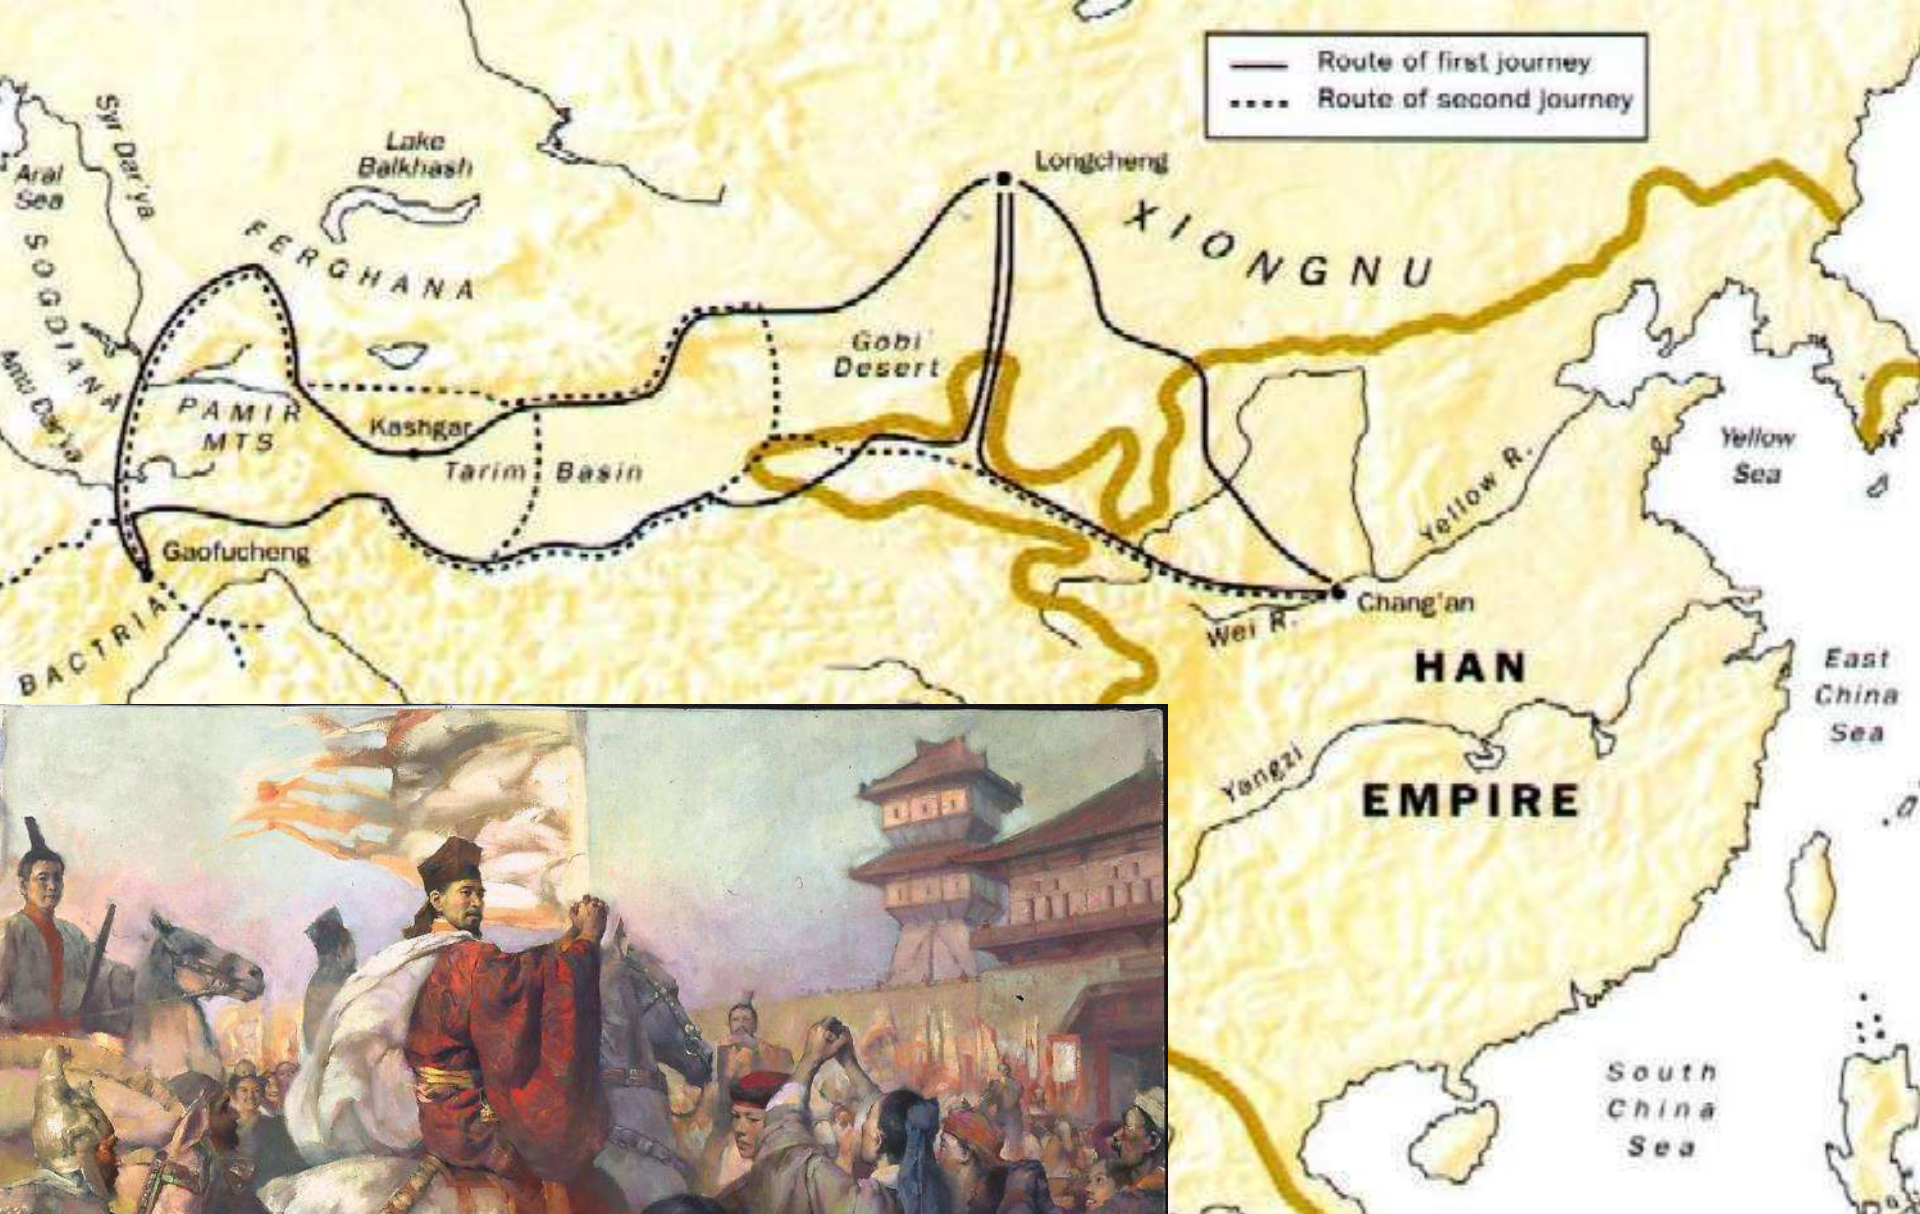

# THE SILK ROAD

300 B.C. - A.D. 100

# SILK ROAD TIMELINE

Han Dynasty China versus mounted Xiongnu nomads

Ivolga

Xiong Nu

Wusun

Yuezhi

Han  
Dynasty  
China

**Xiongnu  
Attack  
142 BCE**

**Xiongnu  
Invasions  
177 BCE**

**Changyu Modu unites Xiongnu tribes driving the Yuezhi and Wusun peoples west.**

**Attila**

**One theory is that the Xiongnu later became the Huns that raided into Western Europe.**

**Zhang Qian Opens the West for Han China  
138-125 BC**

**ROMAN EMPIRE**

**PARTHIAN EMPIRE**

**KUSHAN EMPIRE**

**HAN EMPIRE**