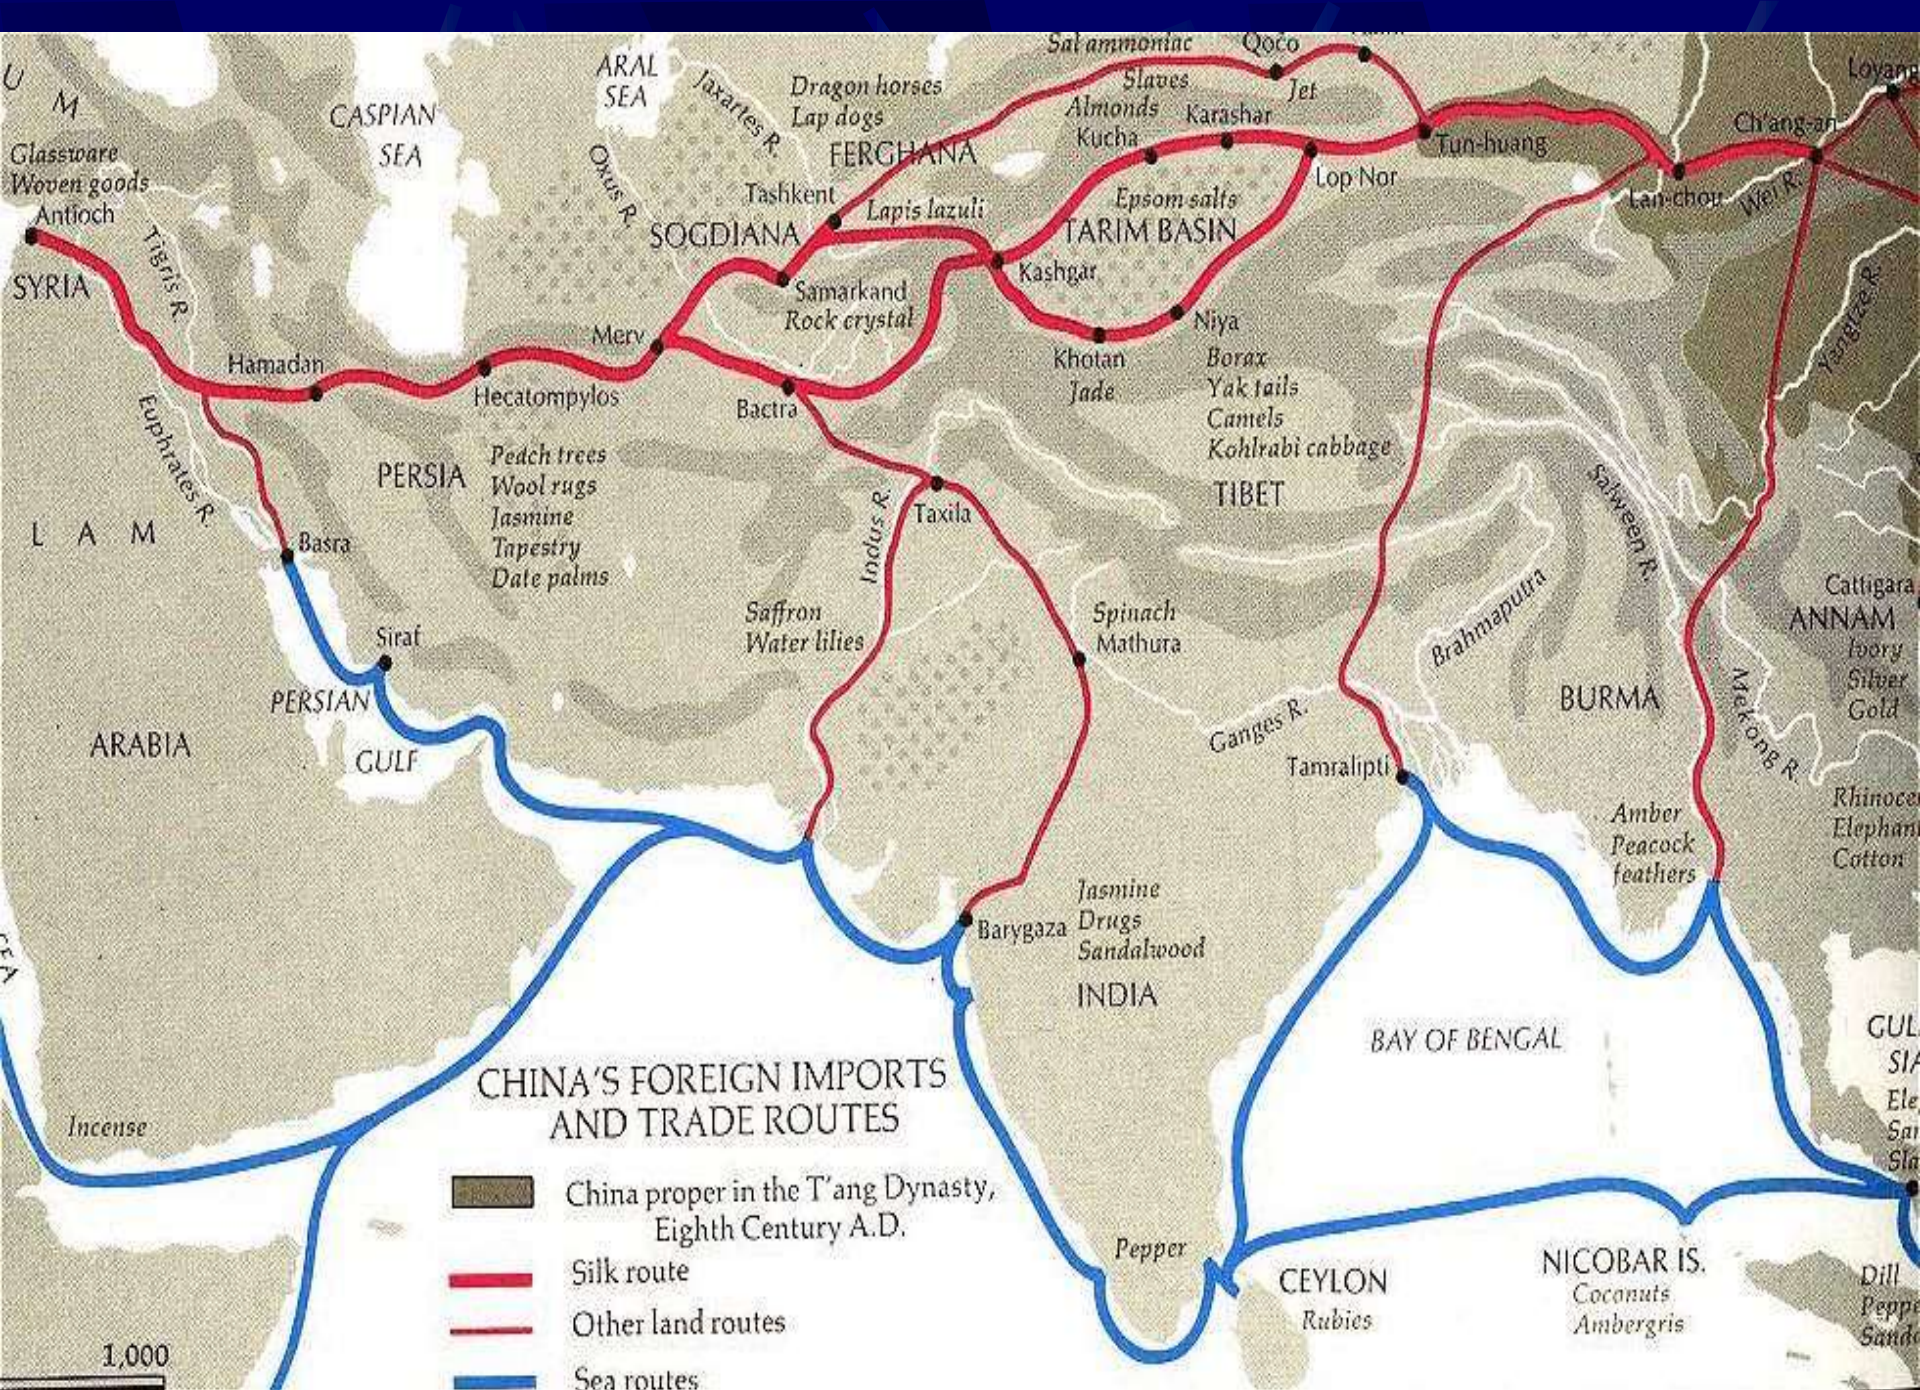

# SILK ROAD TIMELINE

Han Dynasty China versus mounted Xiongnu nomads

Ivolga

Xiong Nu

Wusun

Yuezhi

Han  
Dynasty  
China

**Xiongnu  
Attack  
142 BCE**

**Zhang Qian Opens the West for Han China  
138-125 BC**

**ROMAN EMPIRE**

**PARTHIAN EMPIRE**

**KUSHAN EMPIRE**

**HAN EMPIRE**

# TRADE ROUTES AND GREAT EMPIRES OF THE FIRST CENTURY A.D.

**Genghis Khan**; sons Jochi, Chaghatai, Ogedei & Tolui  
grandsons Hulegu and Kublai Khan.

# THE SILK ROAD

300 B.C. - A.D. 100