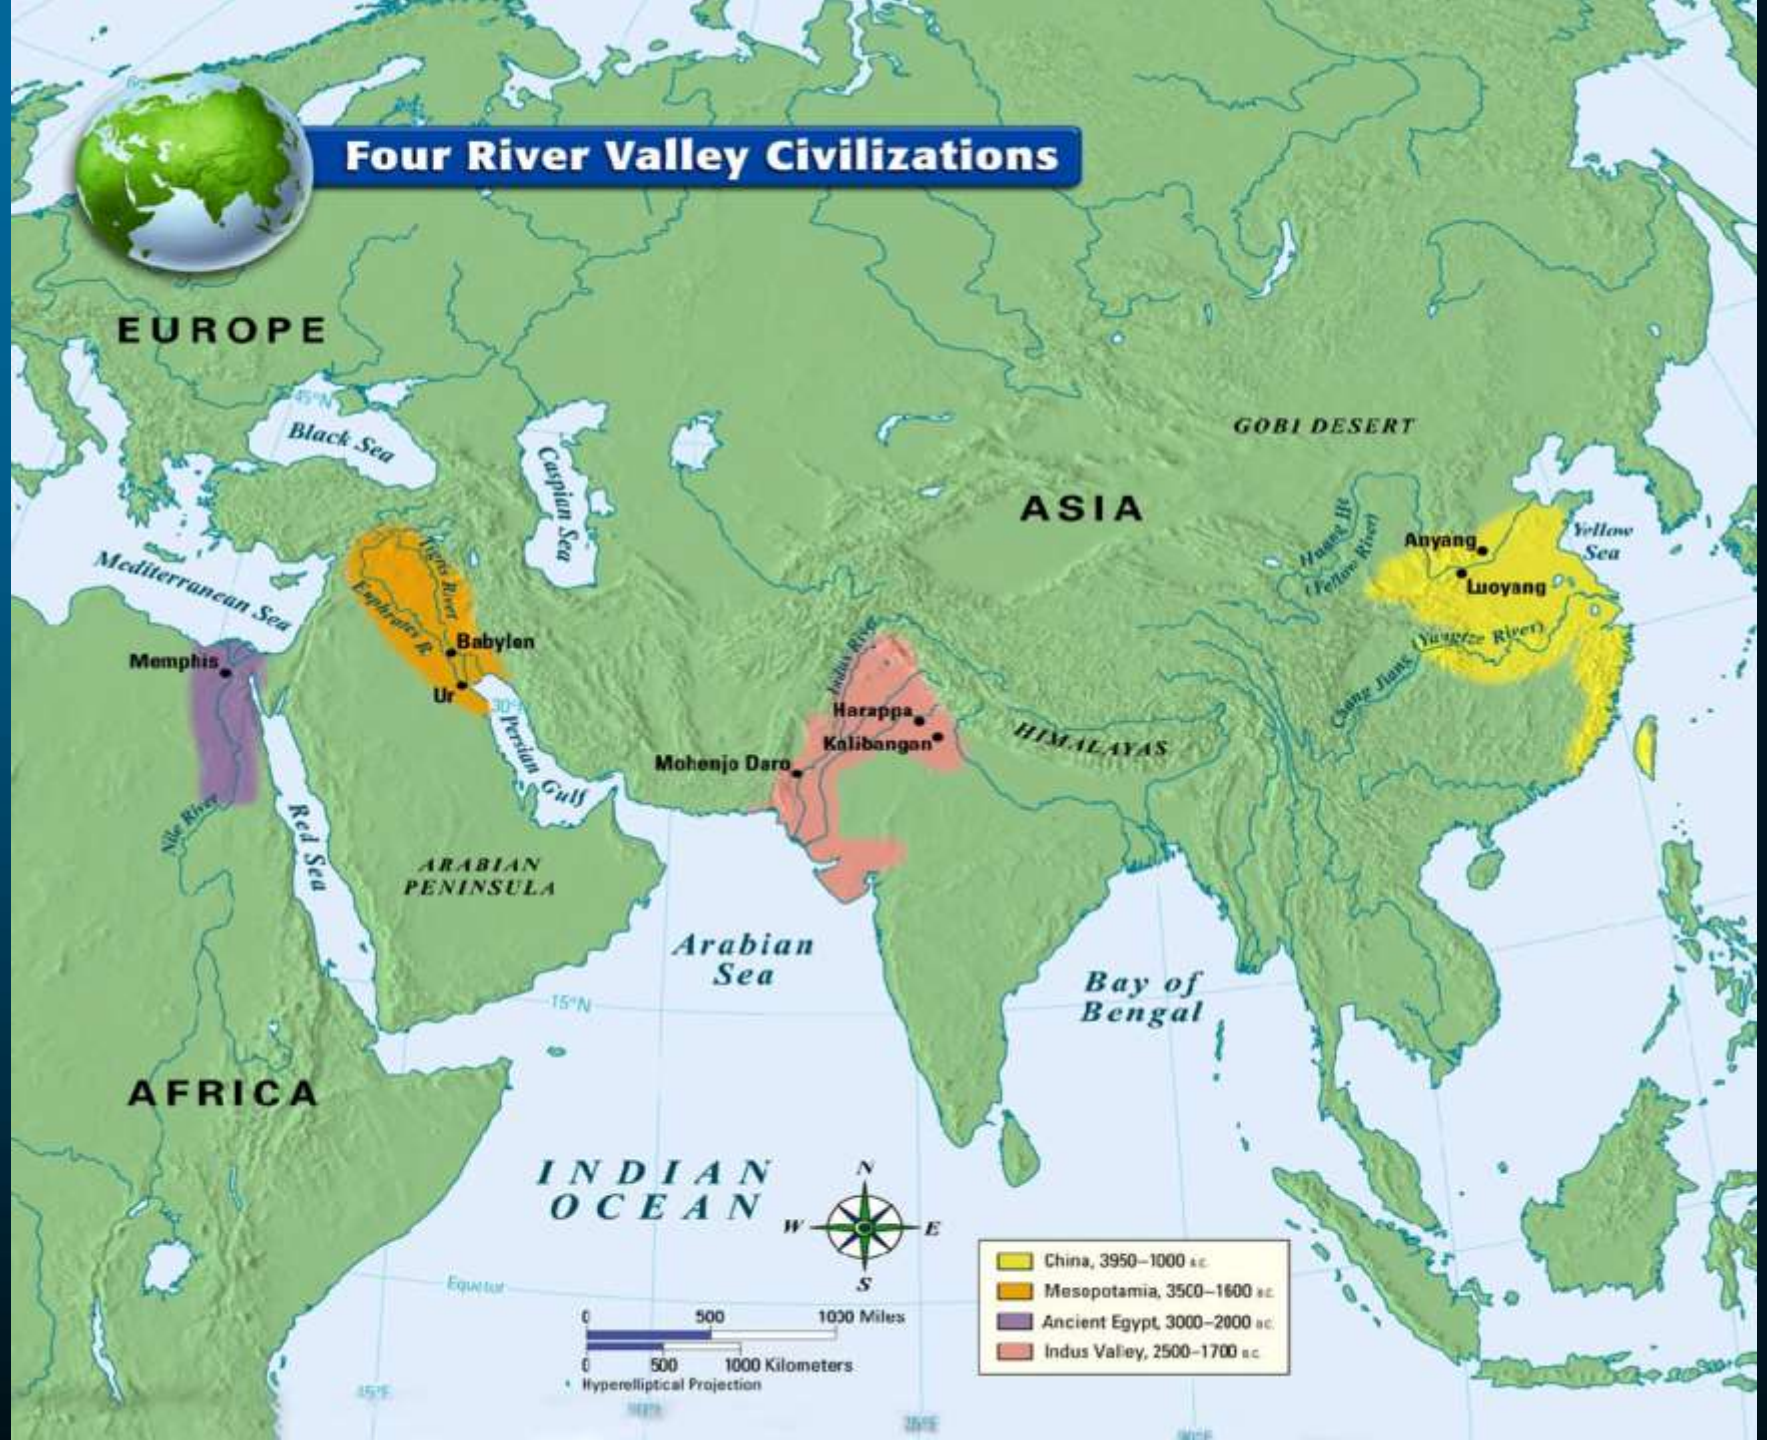


A Brief History of China

Windstar Cruises
Ross Arnold, Spring 2018

Japan & North Pacific Crossing

- *Birth of the Atomic Age: Hiroshima & Nagasaki*
- *Japanese Art & Architecture*
- ***A Brief History of China***
- *China vs. China*
- *China's Treasure Ships*
- *The Great Wall*
- *Opium Wars & the Boxer Rebellion*
- *Silk Road Empires*
- *Brief History of Korea & the Korean Conflict*
- *Eskimos & Inuit*
- *Arctic Explorers*

Four River Valley Civilizations

EUROPE

ASIA

AFRICA

Black Sea

Caspian Sea

Mediterranean Sea

Memphis

Yellow Sea

Anyang

Luoyang

Harappa

Kalibangan

Mohenjo Daro

Huang He (Yellow River)

Yangtze River

The Qin's Ruling Area Map

Land under the rule of the Qin Dynasty (221–206 BC)

The Qin Dynasty Great Wall Map

Map of the Han Dynasty

**Zhang Qian Opens the
West for Han China
138-125 BC**

Three Kingdoms

As of 262 A.D.