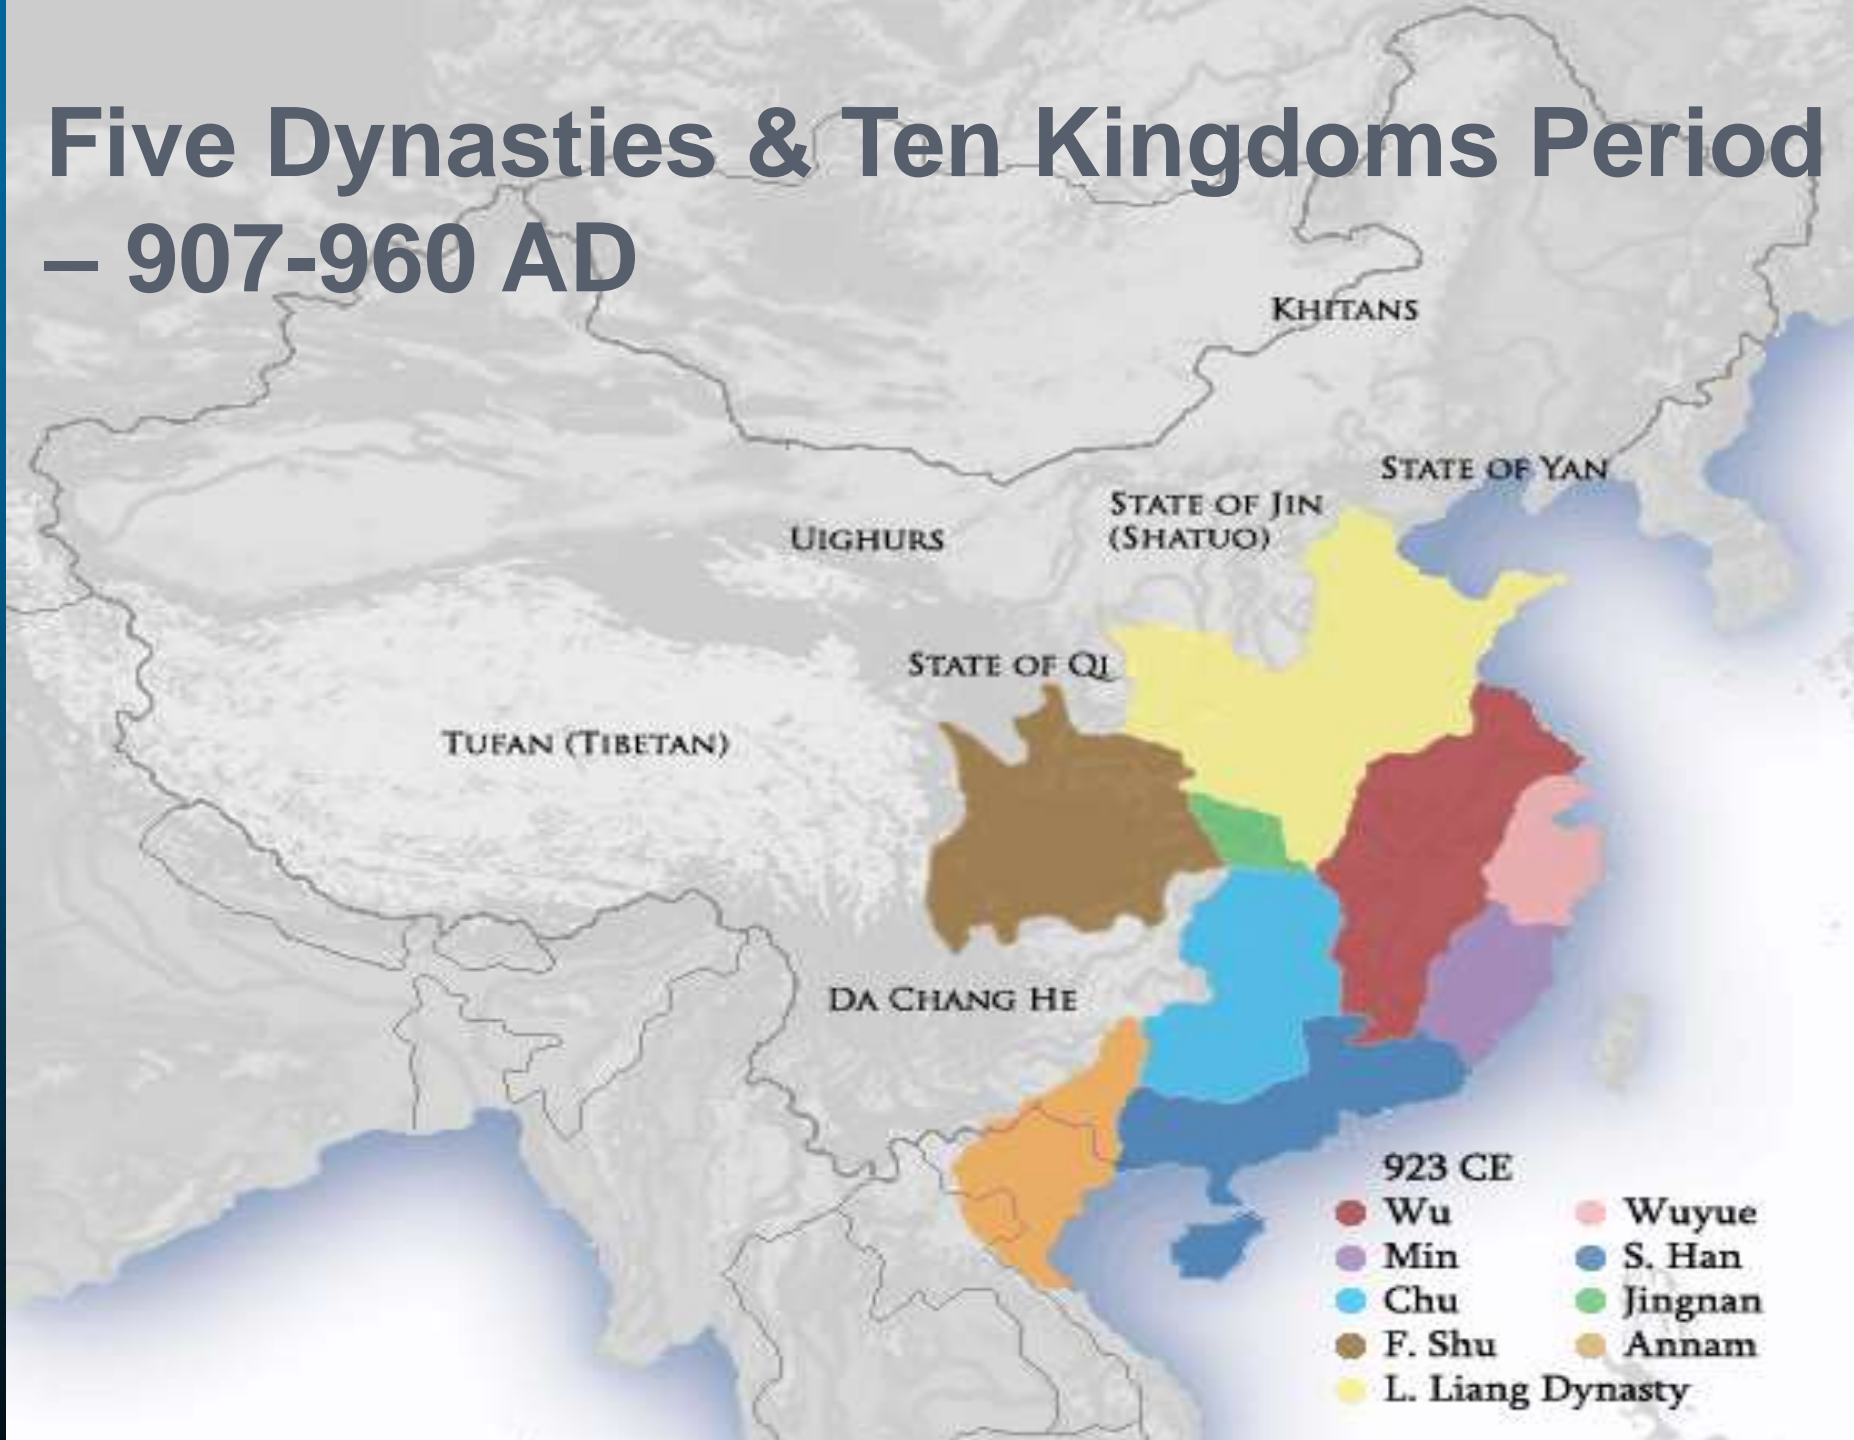

TIMELINE OF CHINESE HISTORY

Early Chinese Dynasties

Xia – 2070-1600 BC

Shang – 1600-1046 BC

Zhou – 1046 – 221 BC

**Qin Shi
Huangdi**

**1st Chinese
Emperor**

259-210 BC

The Qin's Ruling Area Map

Land under the rule of the Qin Dynasty (221–206 BC)

The Qin Dynasty Great Wall Map

Map of the Han Dynasty

**Zhang Qian Opens the
West for Han China
138-125 BC**

Three Kingdoms

As of 262 A.D.

WESTERN REGION

Jin Dynasty – 280-420 AD

280 CE
Jin Dynasty

Northern & Southern Kingdoms – 420-589 AD

Sui Dynasty – 589-618 AD

609 CE

● Sui Dynasty

Tang Dynasty – 618-907 AD

Five Dynasties & Ten Kingdoms Period – 907-960 AD

Song Dynasty – 960-1279

Mongol Empire, A.D. 1294

Yuan (Mongol) Dynasty – 1279-1368

Ming Dynasty – 1368-1644

Qing Dynasty – 1644-1912

Republic of China – 1912-1949