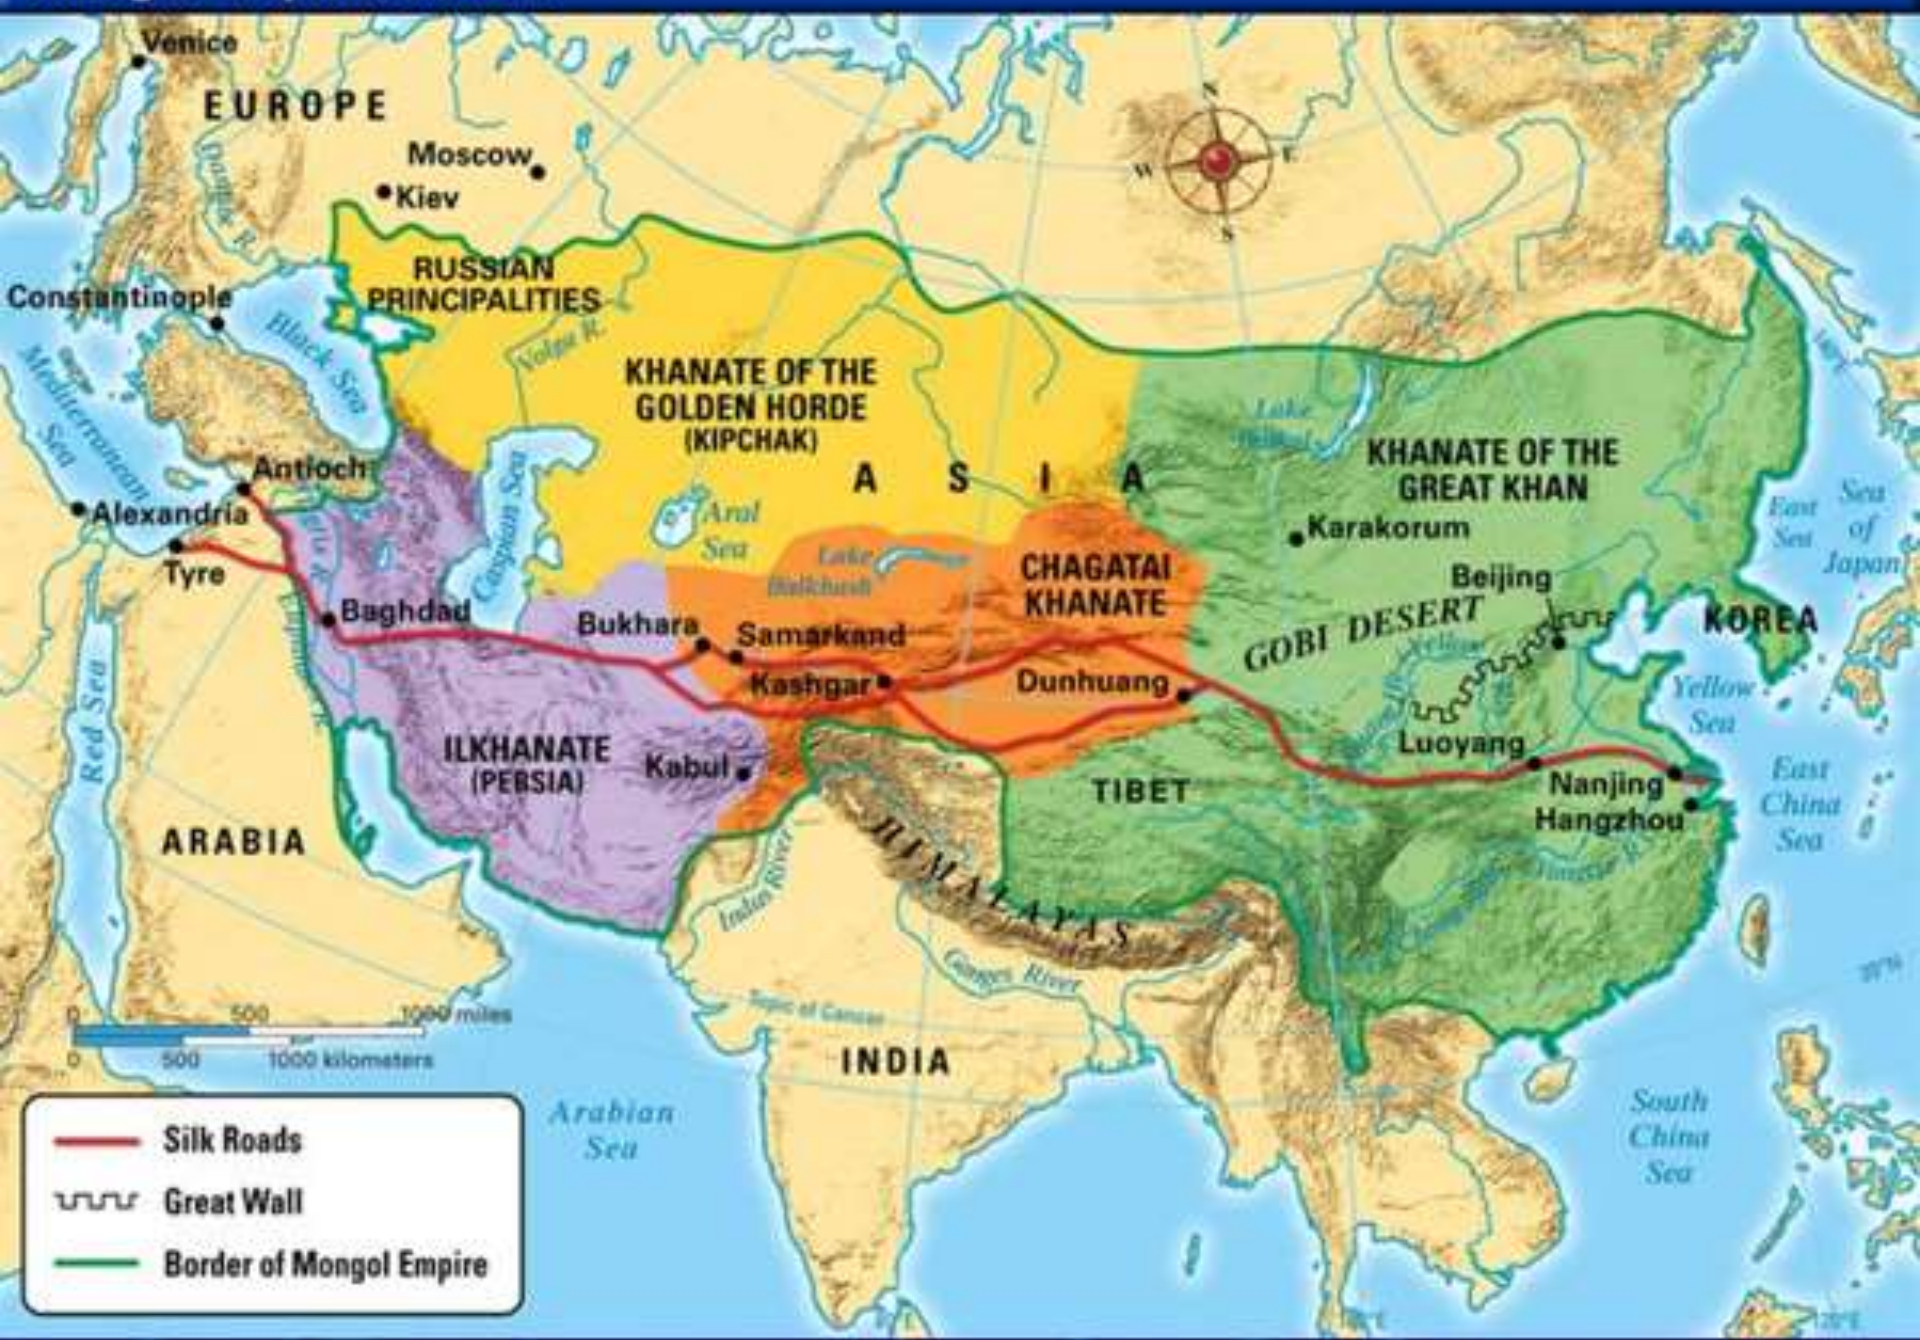

TIMELINE OF CHINESE HISTORY

Early Chinese Dynasties

Xia – 2070-1600 BC

Shang – 1600-1046 BC

Zhou – 1046 – 221 BC

**Qin Shi
Huangdi**

**1st Chinese
Emperor**

259-210 BC

The Qin's Ruling Area Map

Land under the rule of the Qin Dynasty (221–206 BC)

The Qin Dynasty Great Wall Map

Map of the Han Dynasty

**Zhang Qian Opens the
West for Han China
138-125 BC**

Three Kingdoms

As of 262 A.D.

WESTERN REGION

Jin Dynasty – 280-420 AD

280 CE
Jin Dynasty

Northern & Southern Kingdoms – 420-589 AD

Sui Dynasty – 589-618 AD

609 CE

● Sui Dynasty

Tang Dynasty – 618-907 AD

Five Dynasties & Ten Kingdoms Period – 907-960 AD

Song Dynasty – 960-1279

Mongol Empire, A.D. 1294

Yuan (Mongol) Dynasty – 1279-1368

Ming Dynasty – 1368-1644

Qing Dynasty – 1644-1912

Republic of China – 1912-1949