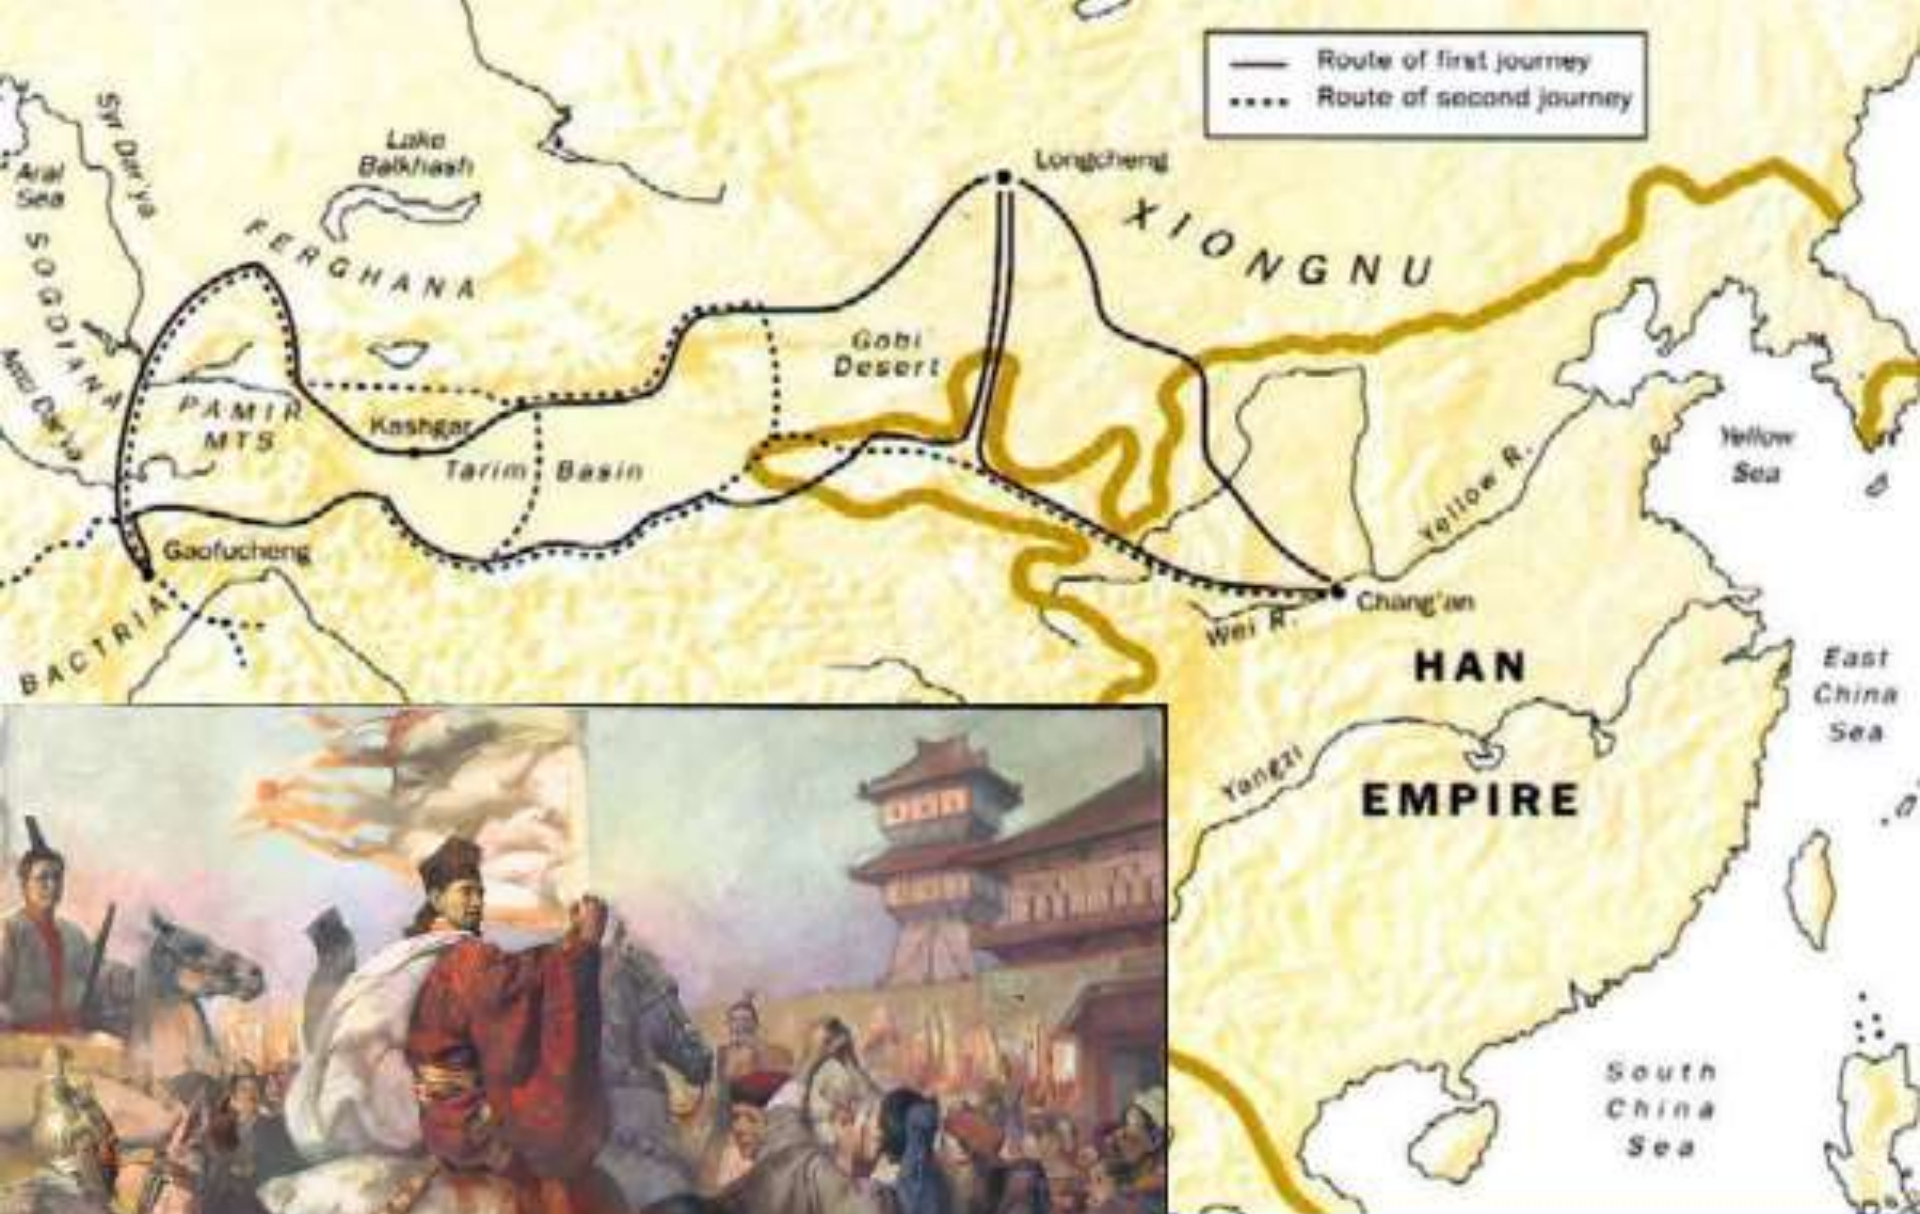

Yellow Sea

Anyang

Luoyang

Harappa

Kalibangan

Mohenjo Daro

Huang He (Yellow River)

Yangtze River

TIMELINE OF CHINESE HISTORY

Early Chinese Dynasties

Xia – 2070-1600 BC

Shang – 1600-1046 BC

Zhou – 1046 – 221 BC

**Qin Shi
Huangdi**

**1st Chinese
Emperor**

259-210 BC

The Qin's Ruling Area Map

Land under the rule of the Qin Dynasty (221–206 BC)

The Qin Dynasty Great Wall Map

Map of the Han Dynasty

**Zhang Qian Opens the
West for Han China
138-125 BC**

Three Kingdoms

As of 262 A.D.

Five Dynasties & Ten Kingdoms Period – 907-960 AD

Song Dynasty – 960-1279

Mongol Empire, A.D. 1294

Yuan (Mongol) Dynasty – 1279-1368

Ming Dynasty – 1368-1644

Qing Dynasty – 1644-1912

Republic of China – 1912-1949