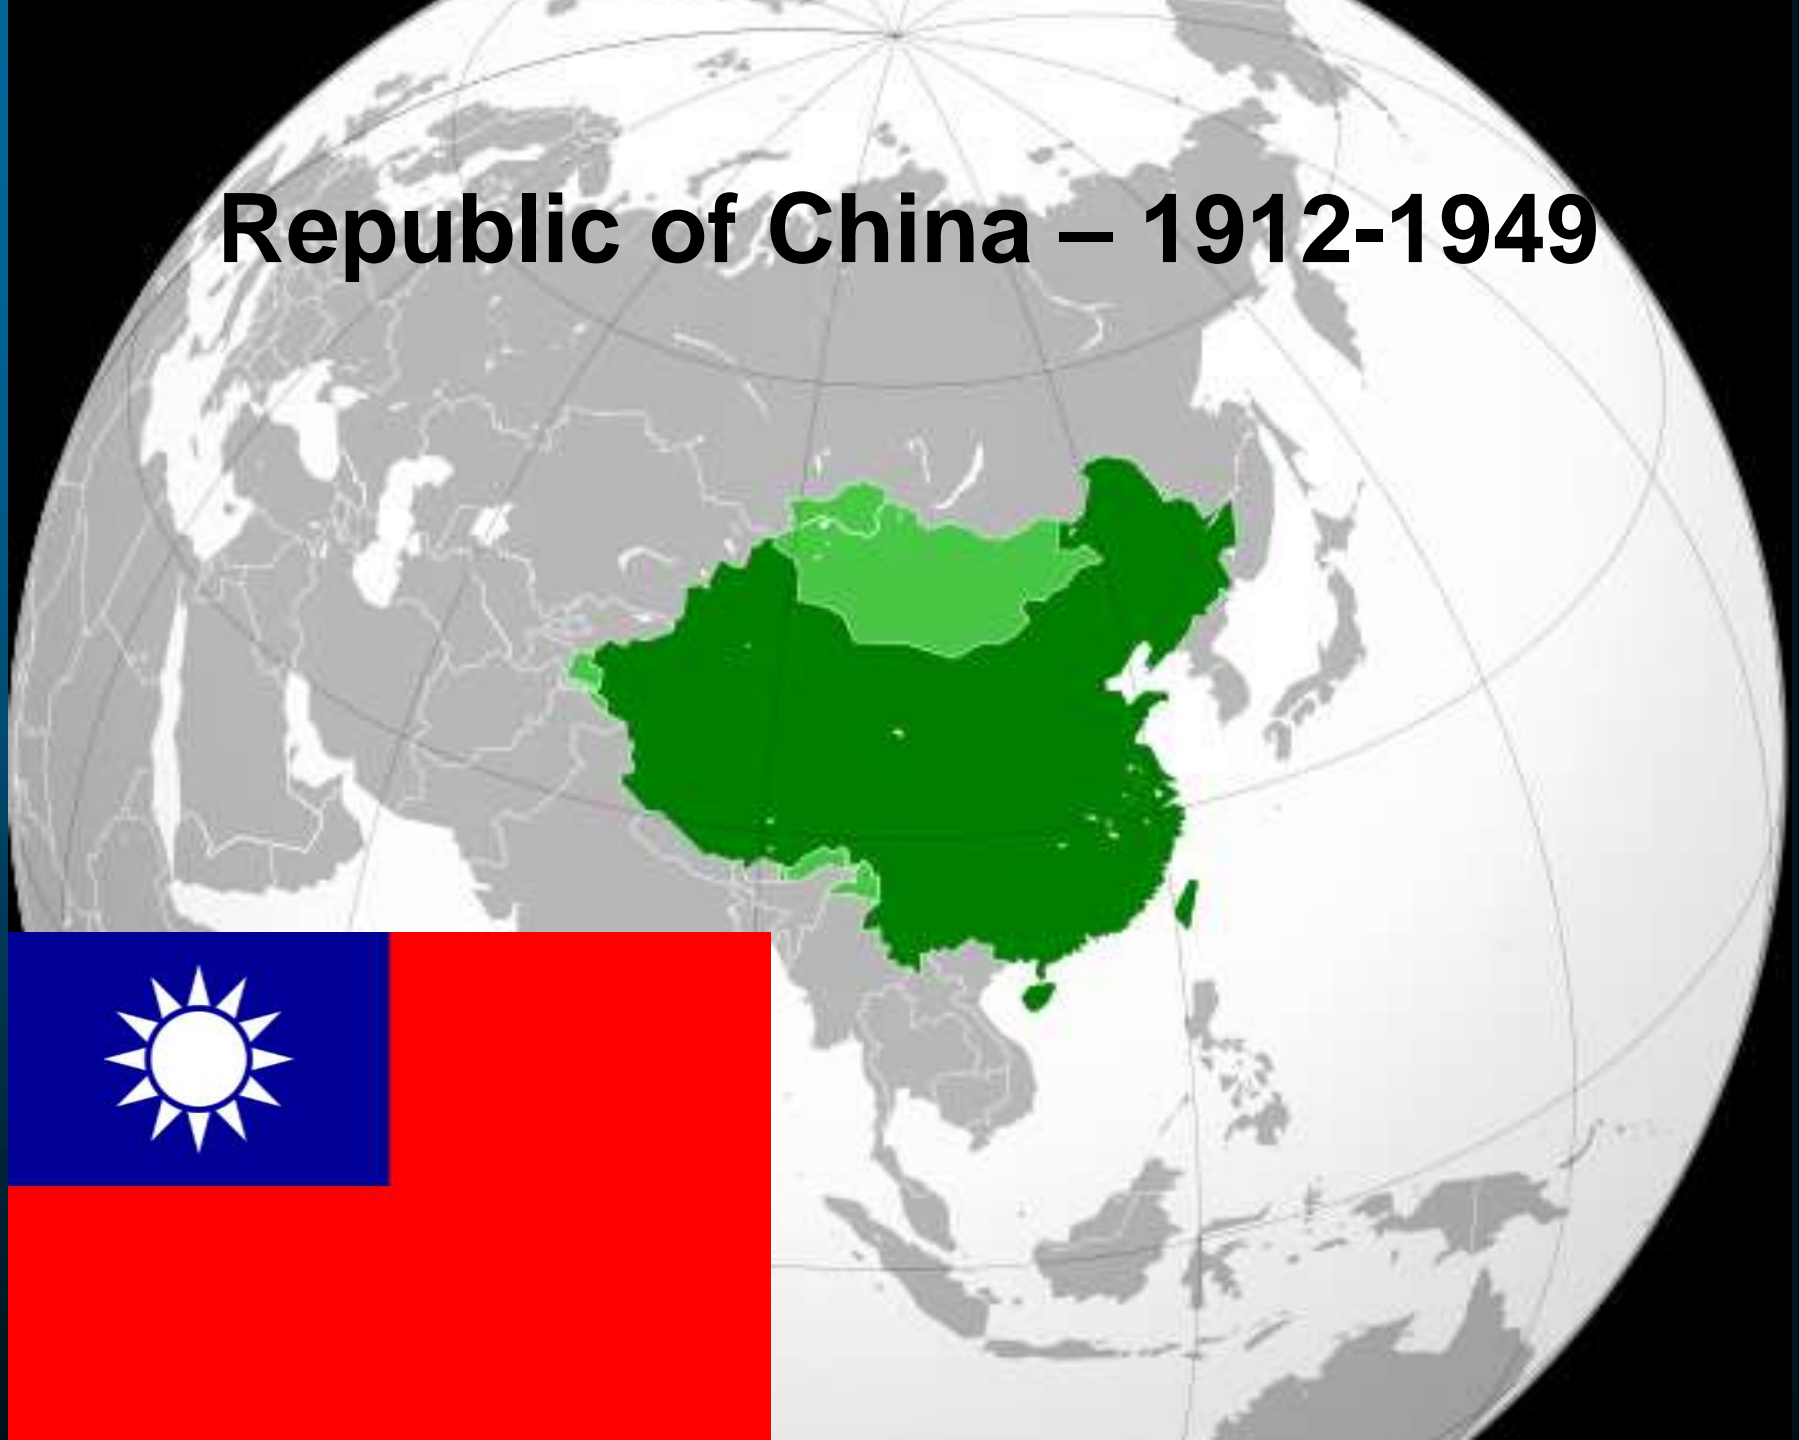

TIMELINE OF CHINESE HISTORY

Early Chinese Dynasties

Xia – 2070-1600 BC

Shang – 1600-1046 BC

Zhou – 1046 – 221 BC

**Qin Shi
Huangdi**

**1st Chinese
Emperor**

259-210 BC

The Qin's Ruling Area Map

Land under the rule of the Qin Dynasty (221–206 BC)

The Qin Dynasty Great Wall Map

Map of the Han Dynasty

**Zhang Qian Opens the
West for Han China
138-125 BC**

Three Kingdoms

As of 262 A.D.

WESTERN REGION

Jin Dynasty – 280-420 AD

280 CE
Jin Dynasty

Northern & Southern Kingdoms – 420-589 AD

Sui Dynasty – 589-618 AD

609 CE

● Sui Dynasty

Tang Dynasty – 618-907 AD

Five Dynasties & Ten Kingdoms Period – 907-960 AD

Song Dynasty – 960-1279

Mongol Empire, A.D. 1294

Yuan (Mongol) Dynasty – 1279-1368

Ming Dynasty – 1368-1644

Qing Dynasty – 1644-1912

Republic of China – 1912-1949