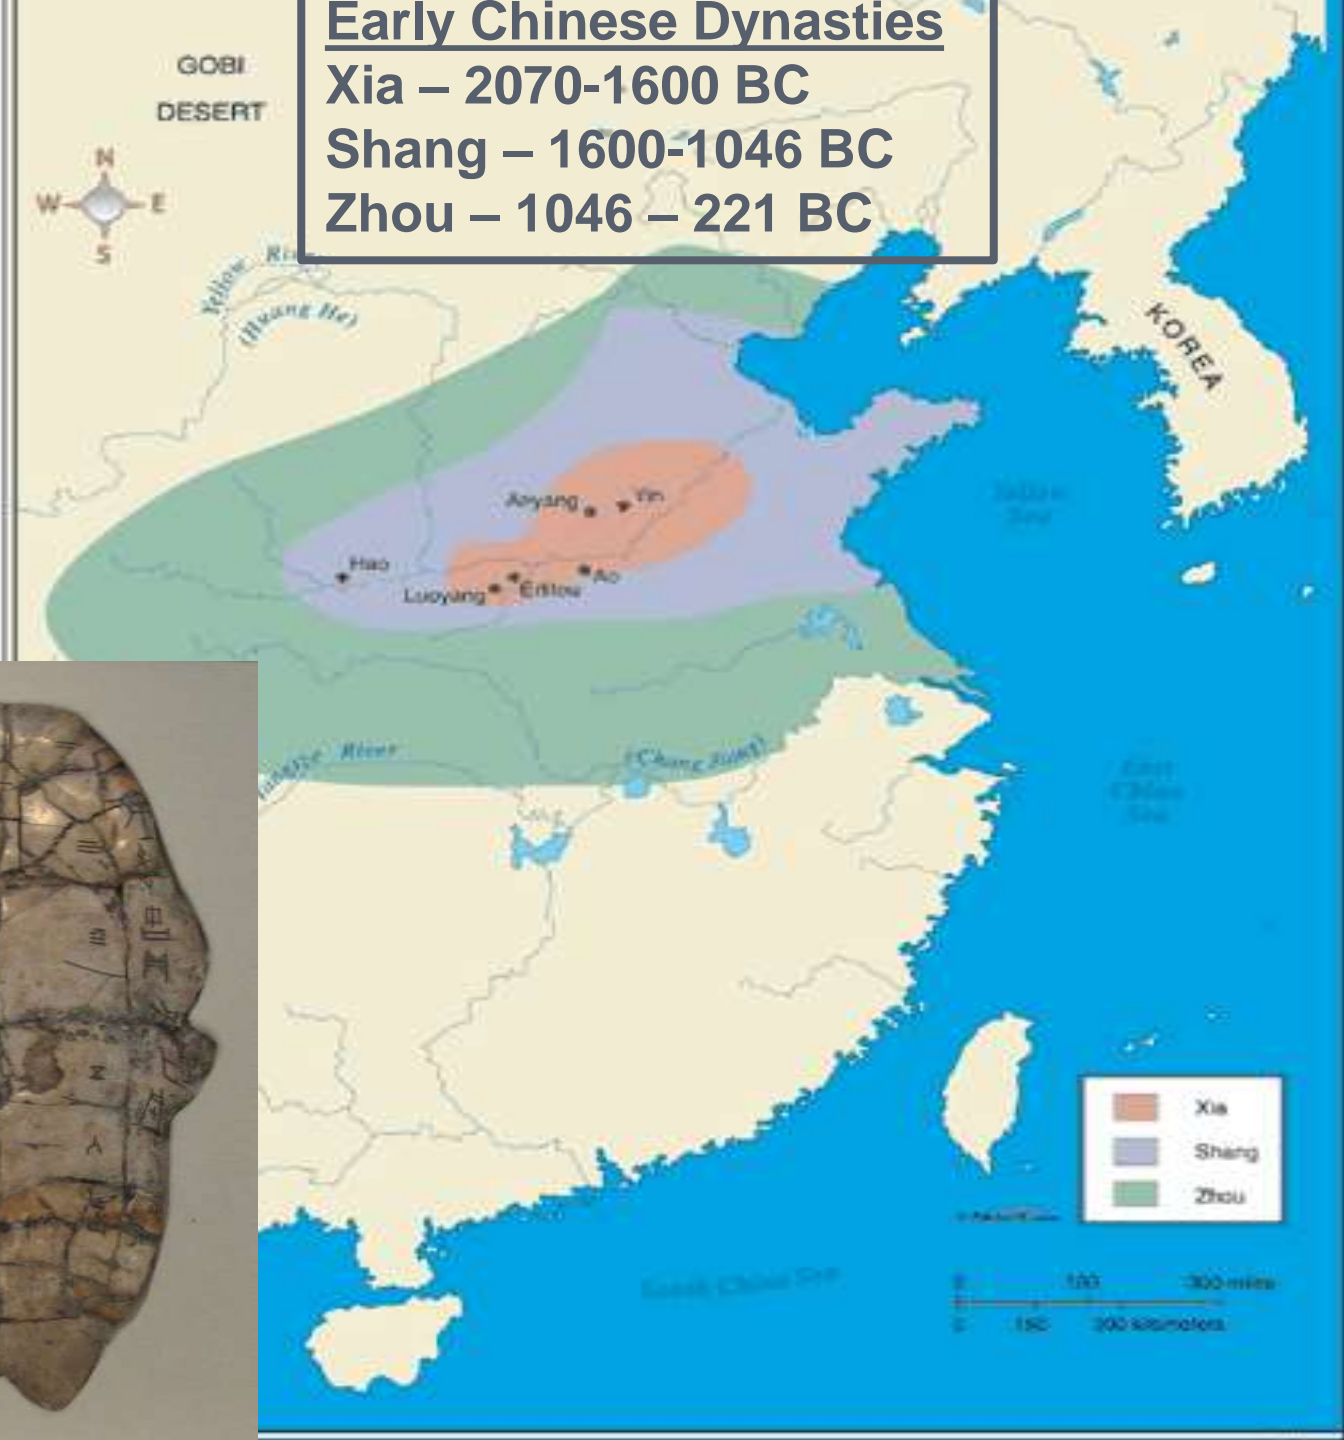

Chang Jiang (Yangtze River)

0 500 1000 Miles

0 500 1000 Kilometers

Hyperelliptical Projection

- China, 3950–1000 B.C.
- Mesopotamia, 3500–1600 B.C.
- Ancient Egypt, 3000–2000 B.C.
- Indus Valley, 2500–1700 B.C.

TIMELINE OF CHINESE HISTORY

Early Chinese Dynasties

Xia – 2070-1600 BC

Shang – 1600-1046 BC

Zhou – 1046 – 221 BC

**Qin Shi
Huangdi**

**1st Chinese
Emperor**

259-210 BC

The Qin's Ruling Area Map

Land under the rule of the Qin Dynasty (221–206 BC)

The Qin Dynasty Great Wall Map

Map of the Han Dynasty

**Zhang Qian Opens the
West for Han China
138-125 BC**

Three Kingdoms

As of 262 A.D.

Five Dynasties & Ten Kingdoms Period – 907-960 AD

Song Dynasty – 960-1279

Mongol Empire, A.D. 1294

Yuan (Mongol) Dynasty – 1279-1368

Ming Dynasty – 1368-1644

Qing Dynasty – 1644-1912

Republic of China – 1912-1949