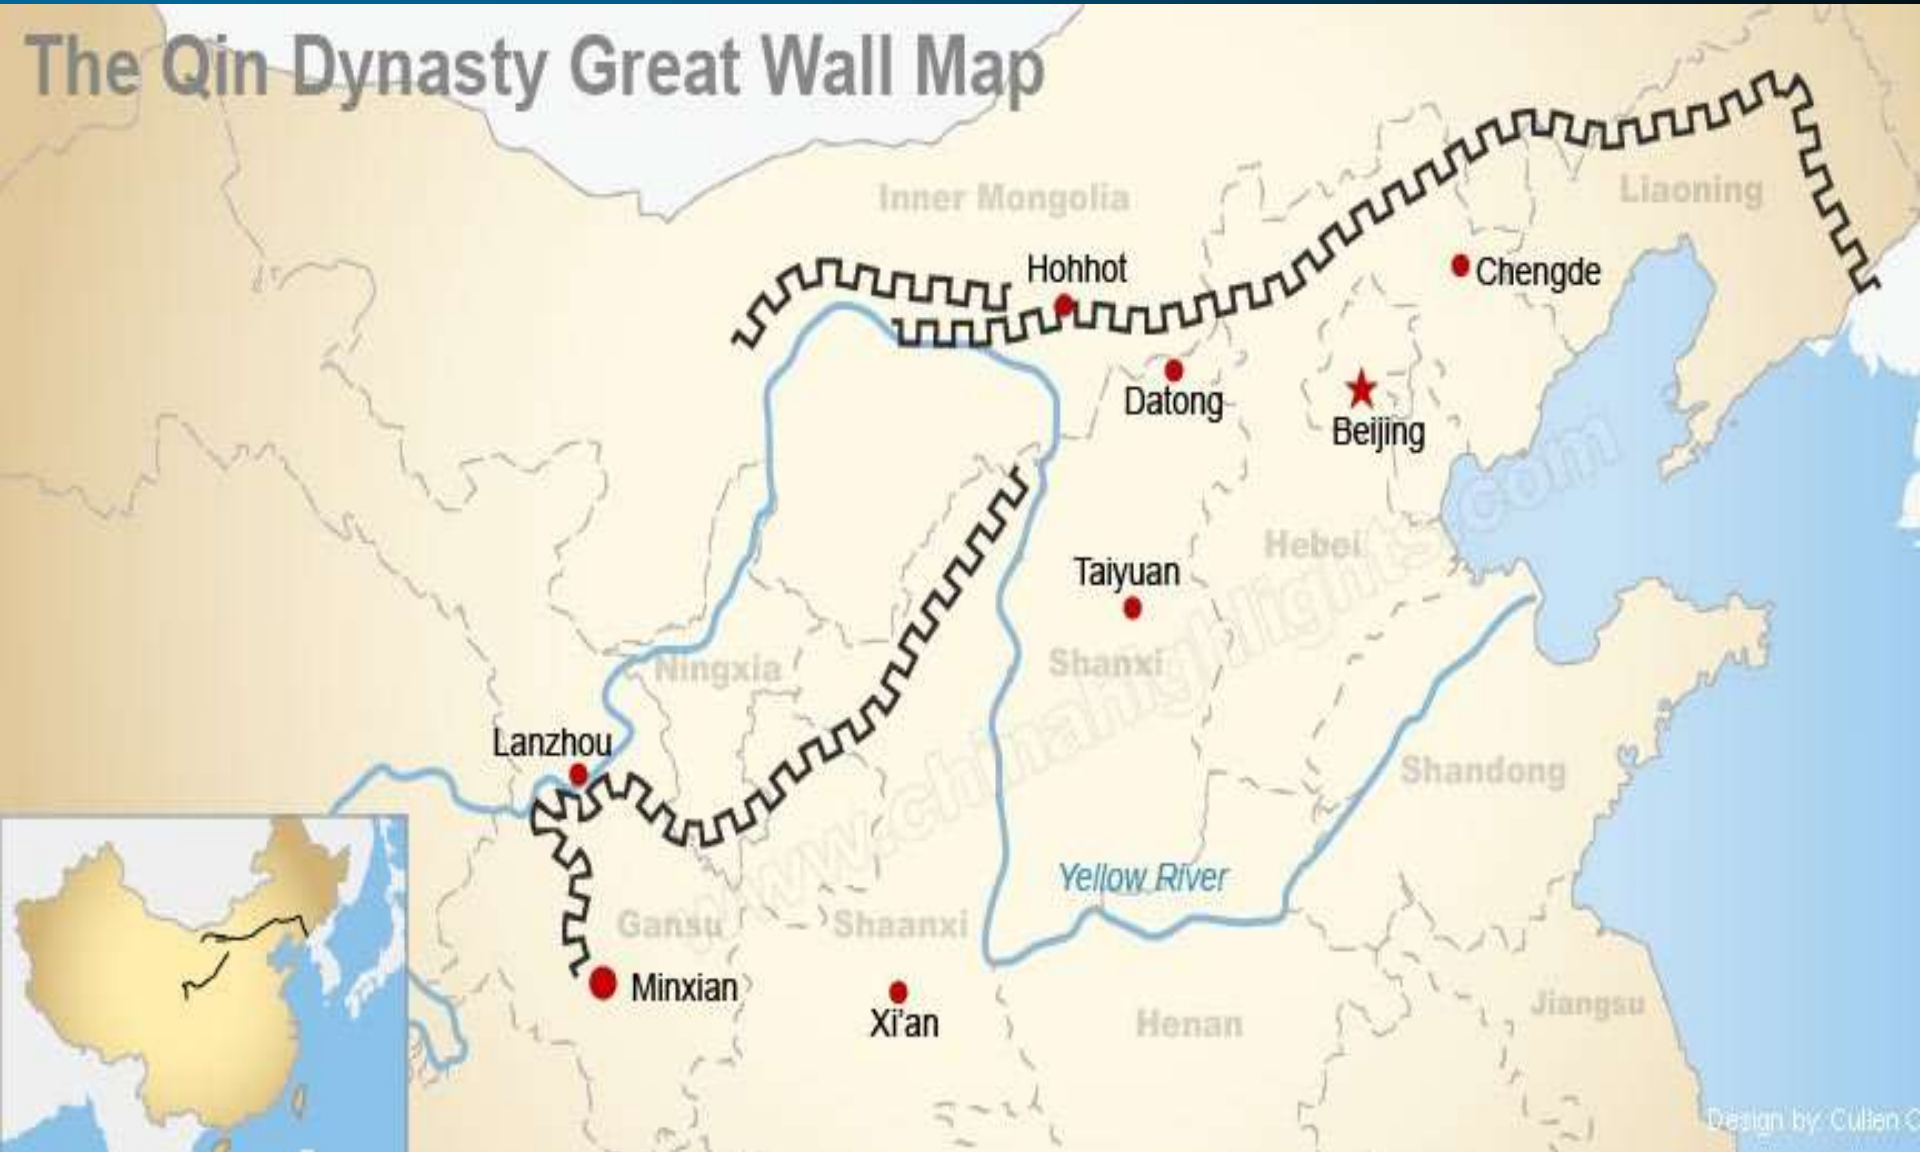

Yellow Sea

Anyang

Luoyang

Harappa

Kalibangan

Mohenjo Daro

Huang He (Yellow River)

Yangtze River

Chang Jiang (Yangtze River)

0 500 1000 Miles

0 500 1000 Kilometers

Hyperelliptical Projection

- China, 3950–1000 B.C.
- Mesopotamia, 3500–1600 B.C.
- Ancient Egypt, 3000–2000 B.C.
- Indus Valley, 2500–1700 B.C.

TIMELINE OF CHINESE HISTORY

Early Chinese Dynasties

Xia – 2070-1600 BC

Shang – 1600-1046 BC

Zhou – 1046 – 221 BC

**Qin Shi
Huangdi**

**1st Chinese
Emperor**

259-210 BC

The Qin's Ruling Area Map

Land under the rule of the Qin Dynasty (221–206 BC)

The Qin Dynasty Great Wall Map

Map of the Han Dynasty

**Zhang Qian Opens the
West for Han China
138-125 BC**

Three Kingdoms

As of 262 A.D.