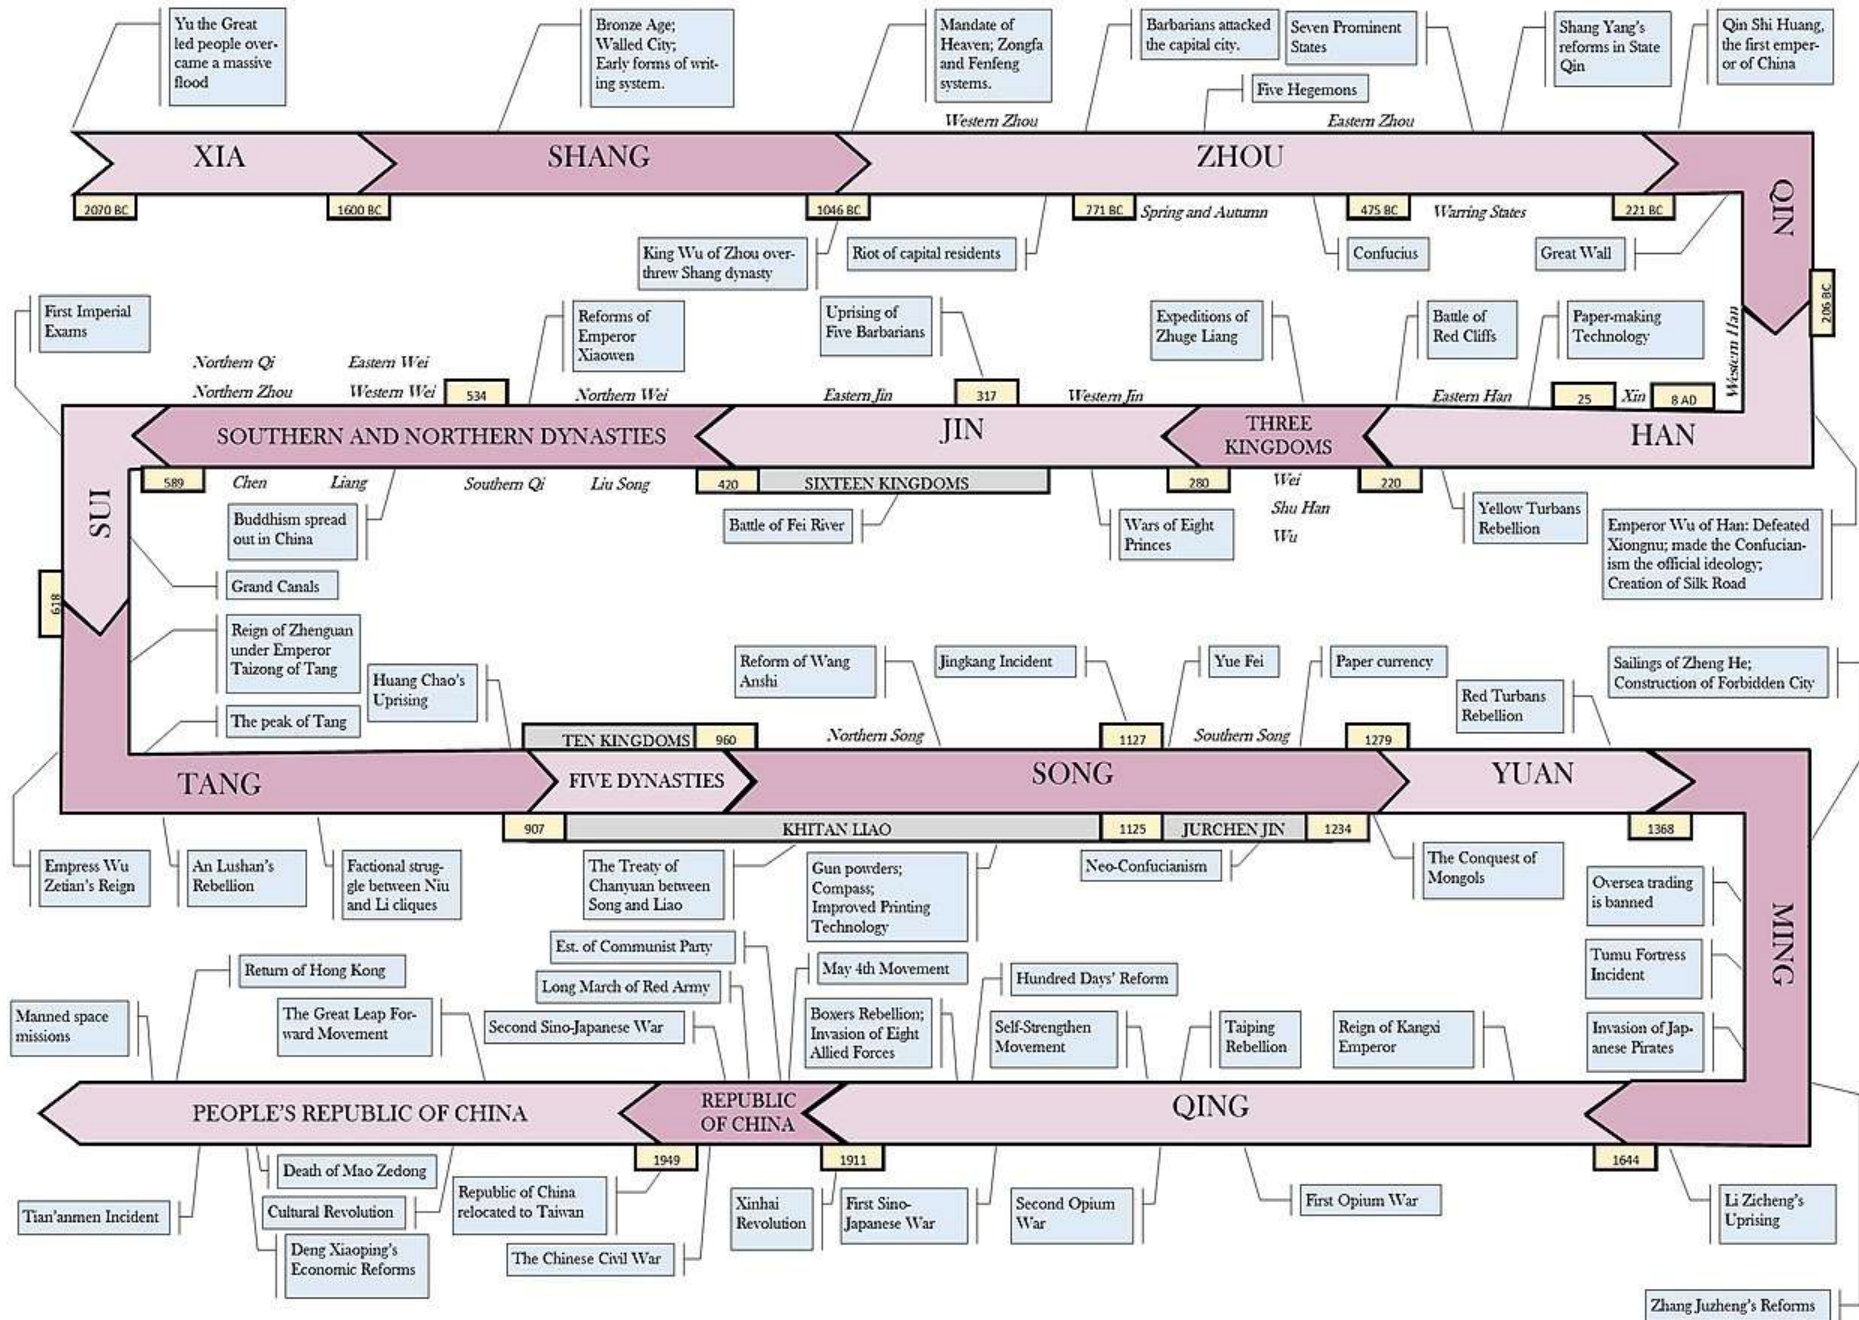

Yellow Sea

Anyang

Luoyang

Harappa

Kalibangan

Mohenjo Daro

Huang He (Yellow River)

Yangtze River

TIMELINE OF CHINESE HISTORY

Early Chinese Dynasties

Xia – 2070-1600 BC

Shang – 1600-1046 BC

Zhou – 1046 – 221 BC

**Qin Shi
Huangdi**

**1st Chinese
Emperor**

259-210 BC

The Qin's Ruling Area Map

Land under the rule of the Qin Dynasty (221–206 BC)

The Qin Dynasty Great Wall Map

Map of the Han Dynasty

**Zhang Qian Opens the
West for Han China
138-125 BC**

Three Kingdoms

As of 262 A.D.

Five Dynasties & Ten Kingdoms Period – 907-960 AD

Song Dynasty – 960-1279

Mongol Empire, A.D. 1294

Yuan (Mongol) Dynasty – 1279-1368

Ming Dynasty – 1368-1644

Qing Dynasty – 1644-1912

Republic of China – 1912-1949