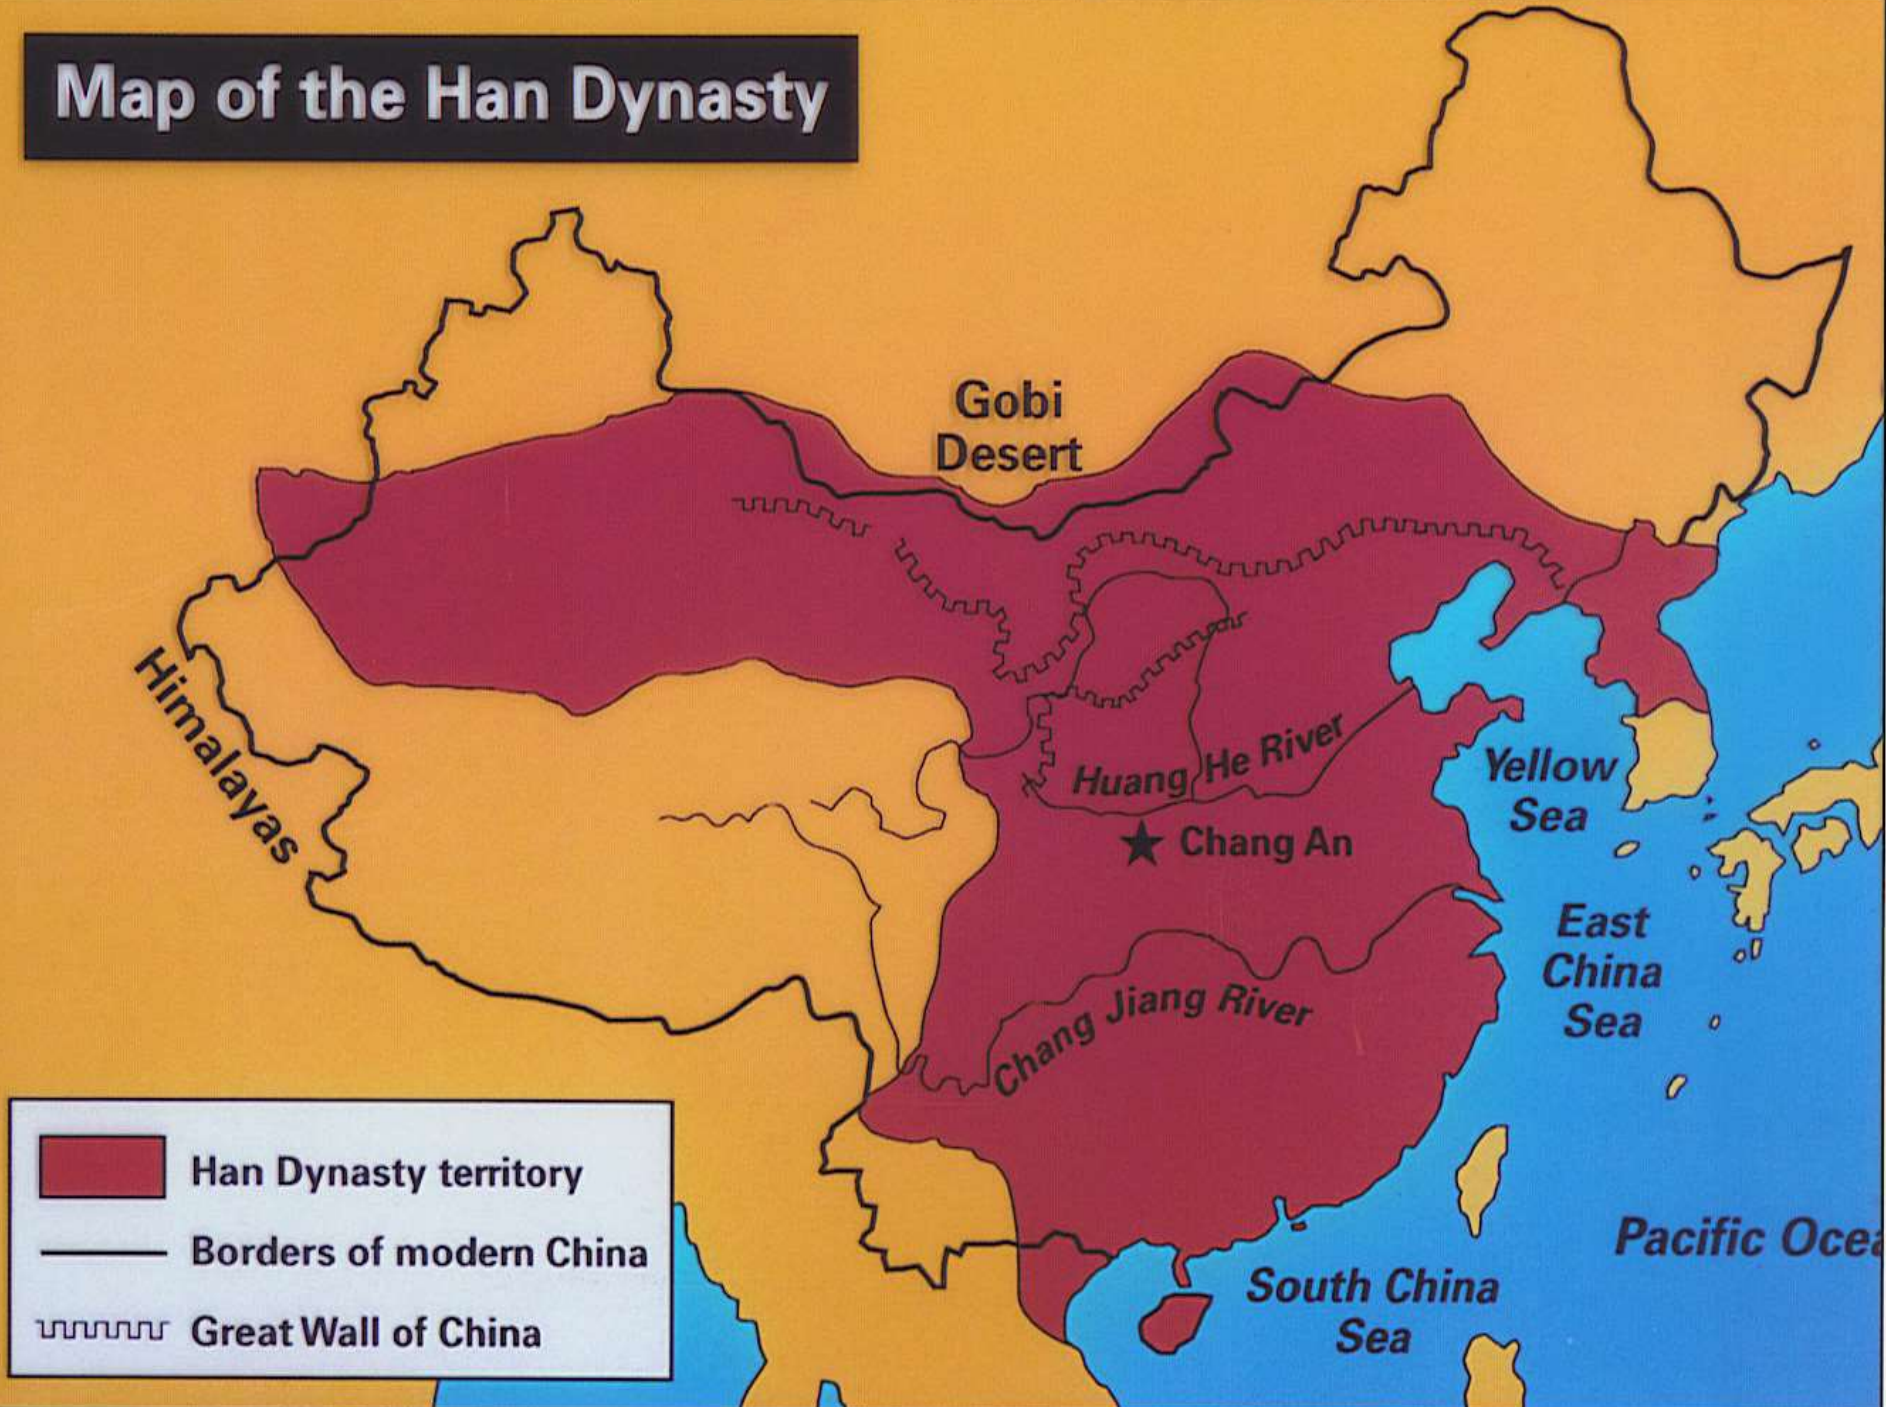

TIMELINE OF CHINESE HISTORY

Early Chinese Dynasties

Xia – 2070-1600 BC

Shang – 1600-1046 BC

Zhou – 1046 – 221 BC

**Qin Shi
Huangdi**

**1st Chinese
Emperor**

259-210 BC

The Qin's Ruling Area Map

Land under the rule of the Qin Dynasty (221–206 BC)

The Qin Dynasty Great Wall Map

Map of the Han Dynasty

**Zhang Qian Opens the
West for Han China
138-125 BC**

Three Kingdoms

As of 262 A.D.

WESTERN REGION

Jin Dynasty – 280-420 AD

280 CE
Jin Dynasty

Northern & Southern Kingdoms – 420-589 AD

Sui Dynasty – 589-618 AD

609 CE

● Sui Dynasty

Tang Dynasty – 618-907 AD

Five Dynasties & Ten Kingdoms Period – 907-960 AD

Song Dynasty – 960-1279

Mongol Empire, A.D. 1294

Yuan (Mongol) Dynasty – 1279-1368

Ming Dynasty – 1368-1644

Qing Dynasty – 1644-1912

Republic of China – 1912-1949