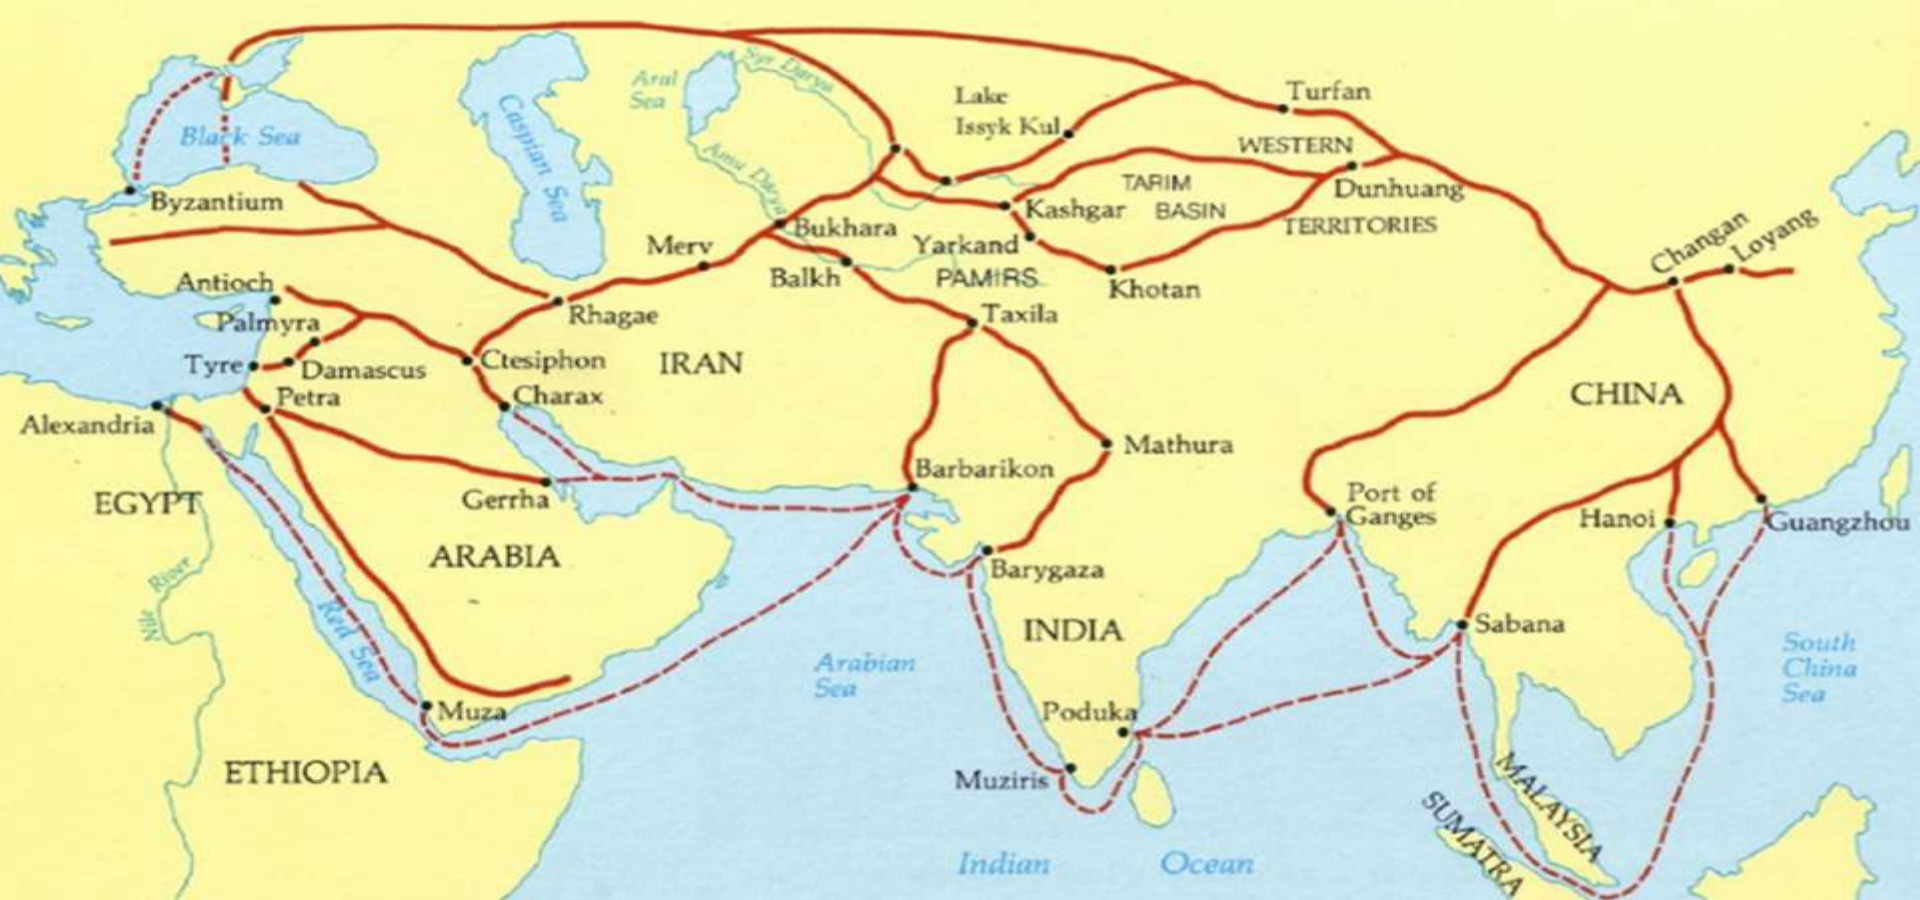

TIMELINE OF CHINESE HISTORY

Early Chinese Dynasties

Xia – 2070-1600 BC

Shang – 1600-1046 BC

Zhou – 1046 – 221 BC

**Qin Shi
Huangdi**

**1st Chinese
Emperor**

259-210 BC

The Qin's Ruling Area Map

Land under the rule of the Qin Dynasty (221–206 BC)

The Qin Dynasty Great Wall Map

Map of the Han Dynasty

**Zhang Qian Opens the
West for Han China
138-125 BC**

Three Kingdoms

As of 262 A.D.

WESTERN REGION

Jin Dynasty – 280-420 AD

280 CE
Jin Dynasty

Northern & Southern Kingdoms – 420-589 AD

Sui Dynasty – 589-618 AD

609 CE

● Sui Dynasty

Tang Dynasty – 618-907 AD

Five Dynasties & Ten Kingdoms Period – 907-960 AD

Song Dynasty – 960-1279

Mongol Empire, A.D. 1294

Yuan (Mongol) Dynasty – 1279-1368

Ming Dynasty – 1368-1644

Qing Dynasty – 1644-1912

Republic of China – 1912-1949