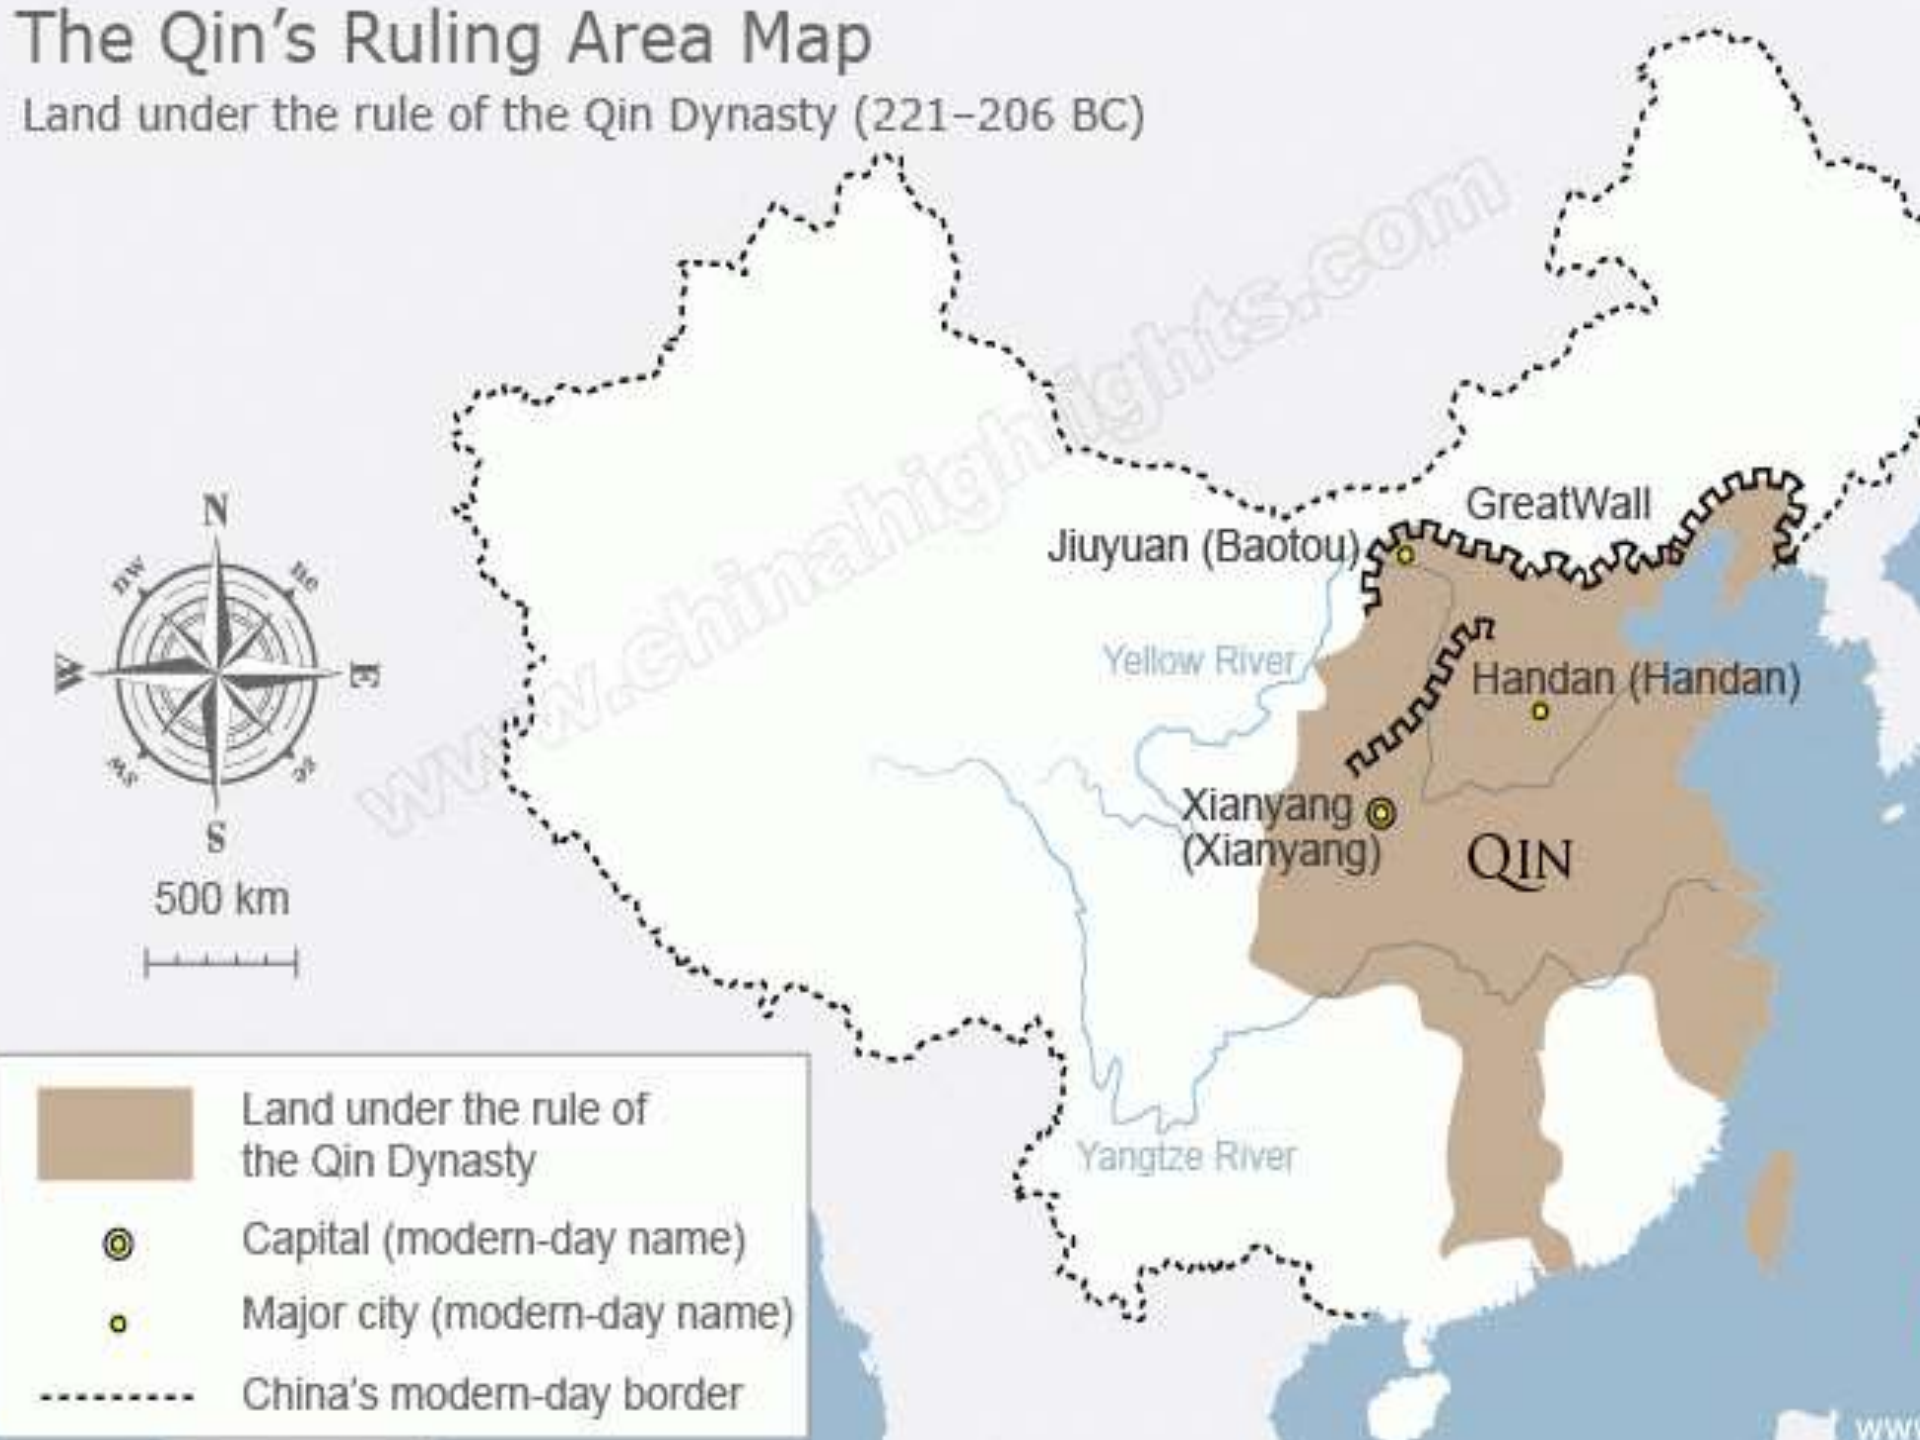

Yellow Sea

Anyang

Luoyang

Harappa

Kalibangan

Mohenjo Daro

Huang He (Yellow River)

Yangtze River

TIMELINE OF CHINESE HISTORY

Early Chinese Dynasties

Xia – 2070-1600 BC

Shang – 1600-1046 BC

Zhou – 1046 – 221 BC

**Qin Shi
Huangdi**

**1st Chinese
Emperor**

259-210 BC

The Qin's Ruling Area Map

Land under the rule of the Qin Dynasty (221–206 BC)

The Qin Dynasty Great Wall Map

Map of the Han Dynasty

**Zhang Qian Opens the
West for Han China
138-125 BC**

Three Kingdoms

As of 262 A.D.

Five Dynasties & Ten Kingdoms Period – 907-960 AD

Song Dynasty – 960-1279

Mongol Empire, A.D. 1294

Yuan (Mongol) Dynasty – 1279-1368

Ming Dynasty – 1368-1644

Qing Dynasty – 1644-1912

Republic of China – 1912-1949